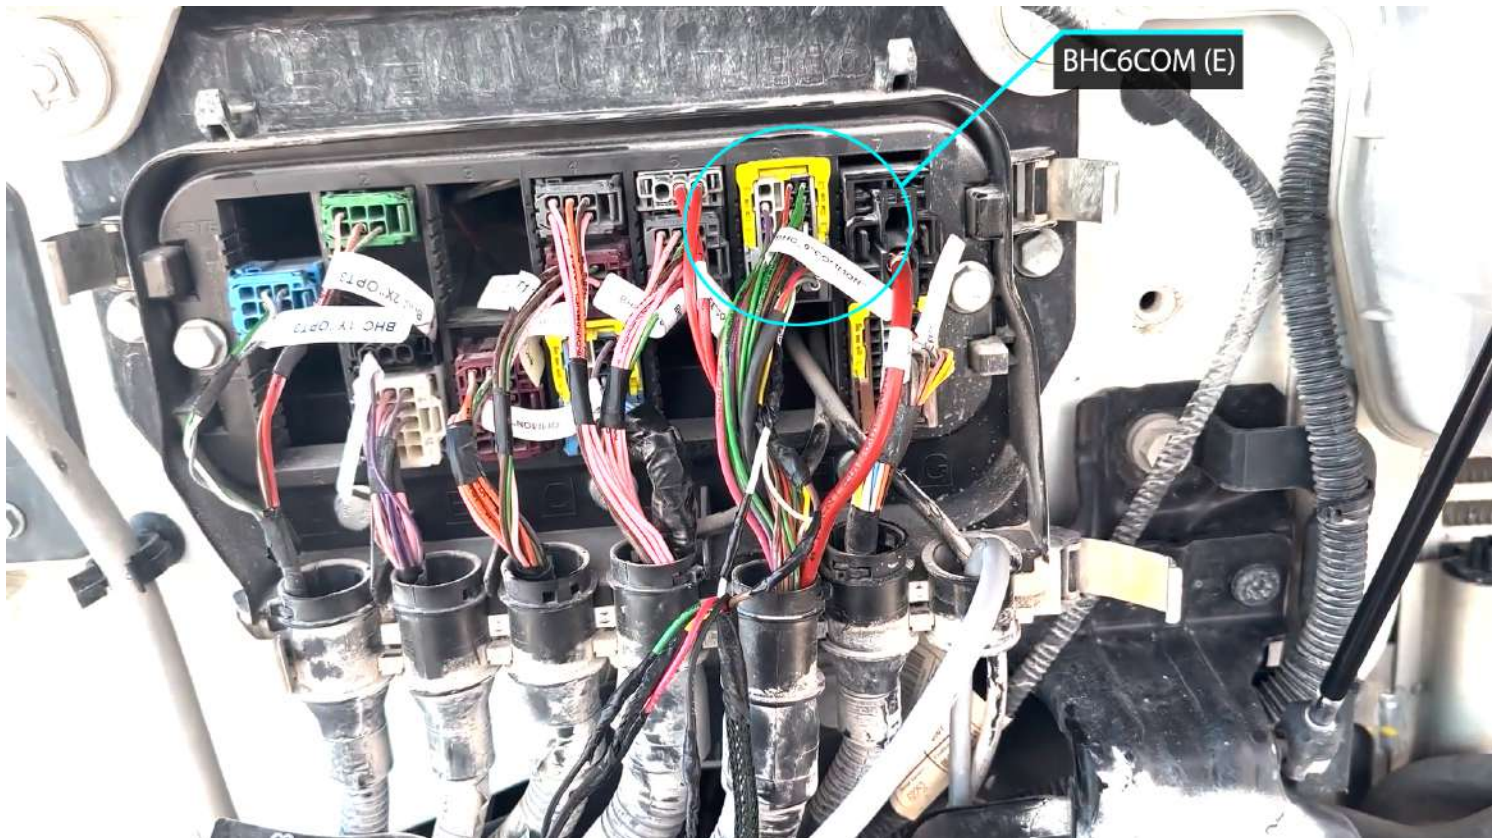

Output NOx sensor

Input NOx sensor

PM sensor

There are 4 temperature sensors in the vehicle, we connect the sockets that come with the emulator to each of them.

Emulator	LEVEL SOKET
Red	PIN 1
Black	PIN 2
Green	PIN 3
Yellow	PIN 4

BHC6COM (E) soket	Emulator
PIN 5 Yellow	Brown
PIN 6 Whie	White

IVECO EURO 6.2 Adblue Emulator Installation

IVECO EURO 6.2 Adblue Emulator Installation

IVECO EURO 6.2 Adblue Emulator Installation