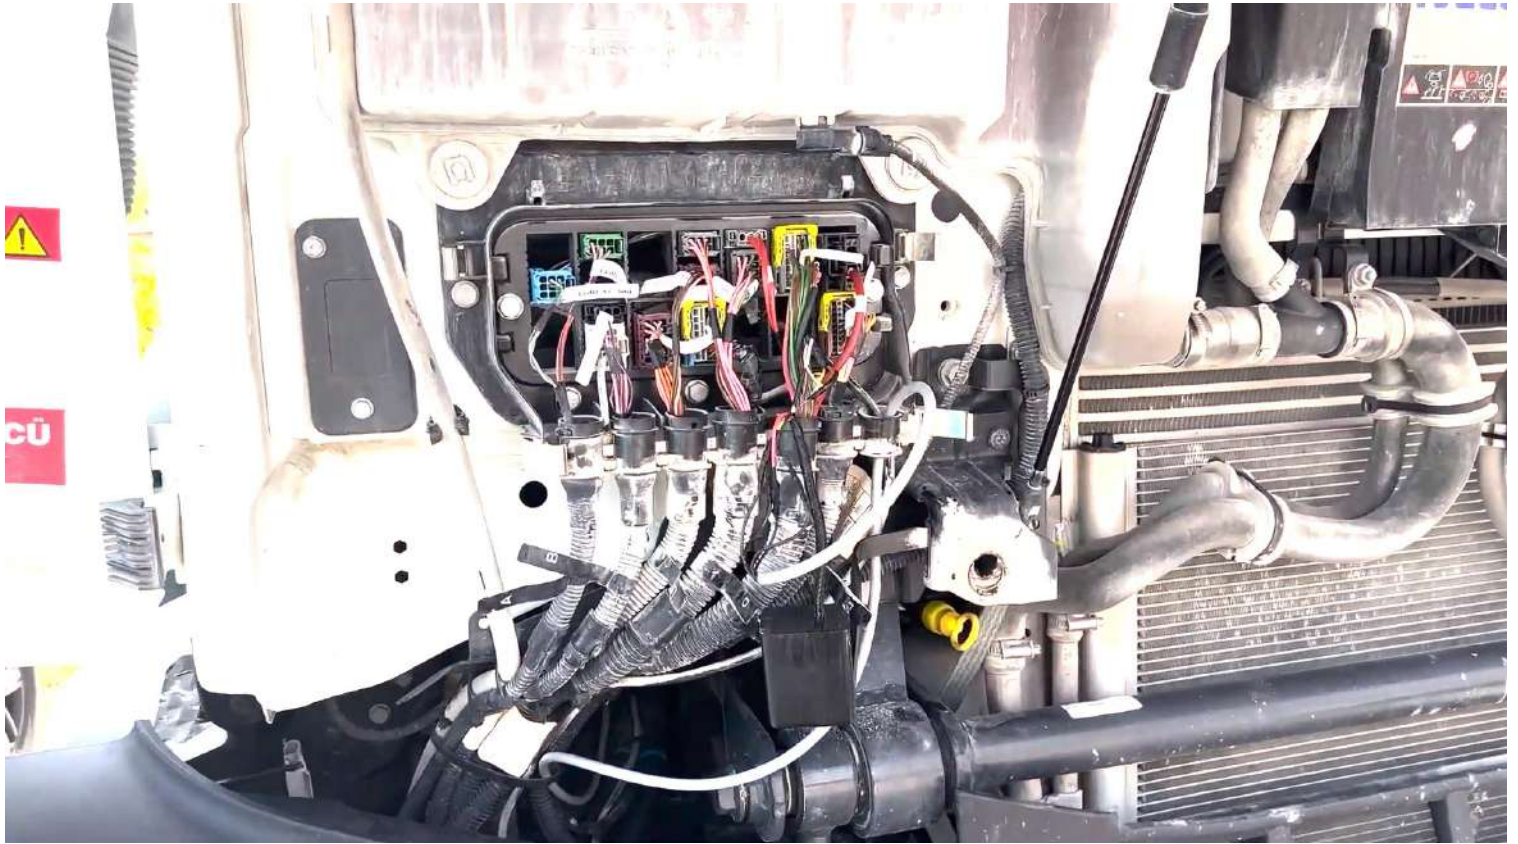

USER MANUAL

Iveco Euro 6.2 Adblue Emulator Installation

EURO 6.2

 www.canbusemulator.com

 +90 530 937 46 36

 [erenakarsubasi](https://t.me/erenakarsubasi)

Sockets to be pulled:

Adblue level socket

Output NOx sensor

Input NOx sensor

PM sensor

There are 4 temperature sensors in the vehicle, we connect the sockets that come with the emulator to each of them.

Emulator	LEVEL SOKET
Red	PIN 1
Black	PIN 2
Green	PIN 3
Yellow	PIN 4

BHC6COM (E) soket	Emulator
PIN 5 Yellow	Brown
PIN 6 Whie	White

IVECO EURO 6.2 Adblue Emulator Installation

IVECO EURO 6.2 Adblue Emulator Installation

IVECO EURO 6.2 Adblue Emulator Installation