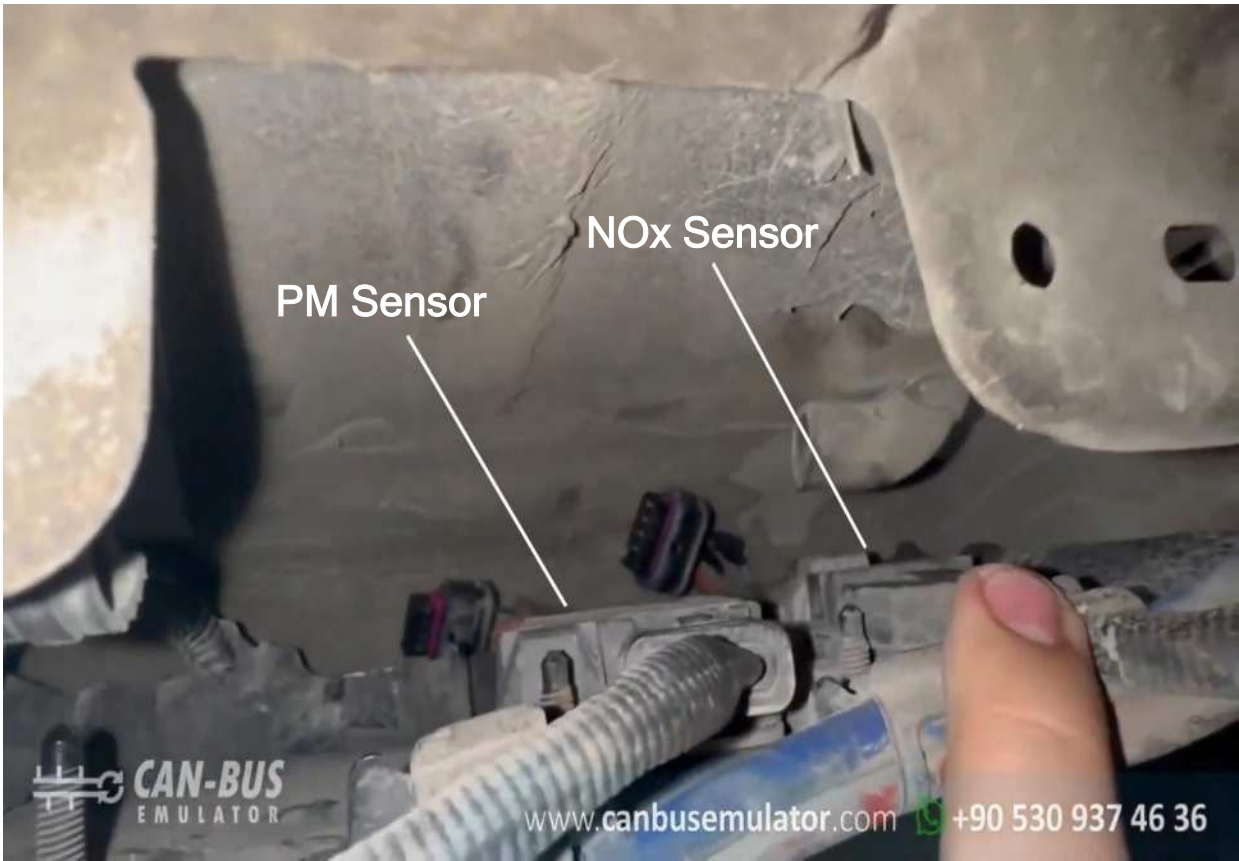

USER MANUAL

Renault Koleos MD1CS016 ADBLUE EMULATOR INSTALLATION

 www.canbusemulator.com

 +90 530 937 46 36

 [erenakarsubasi](https://t.me/erenakarsubasi)

Renault Koleos MD1CS016 ADBLUE EMULATOR INSTALLATION

| EMULATOR | SOCKET |
|----------|--------|
| WHITE | A4 |
| BROWN | A3 |
| GREEN | E1 |
| YELLOW | E2 |
| BLACK | H1 |
| RED | D1 |

Outlet NOx, PM, DCU and pump sockets must be removed

DCU Engine

 **CAN-BUS**
EMULATOR