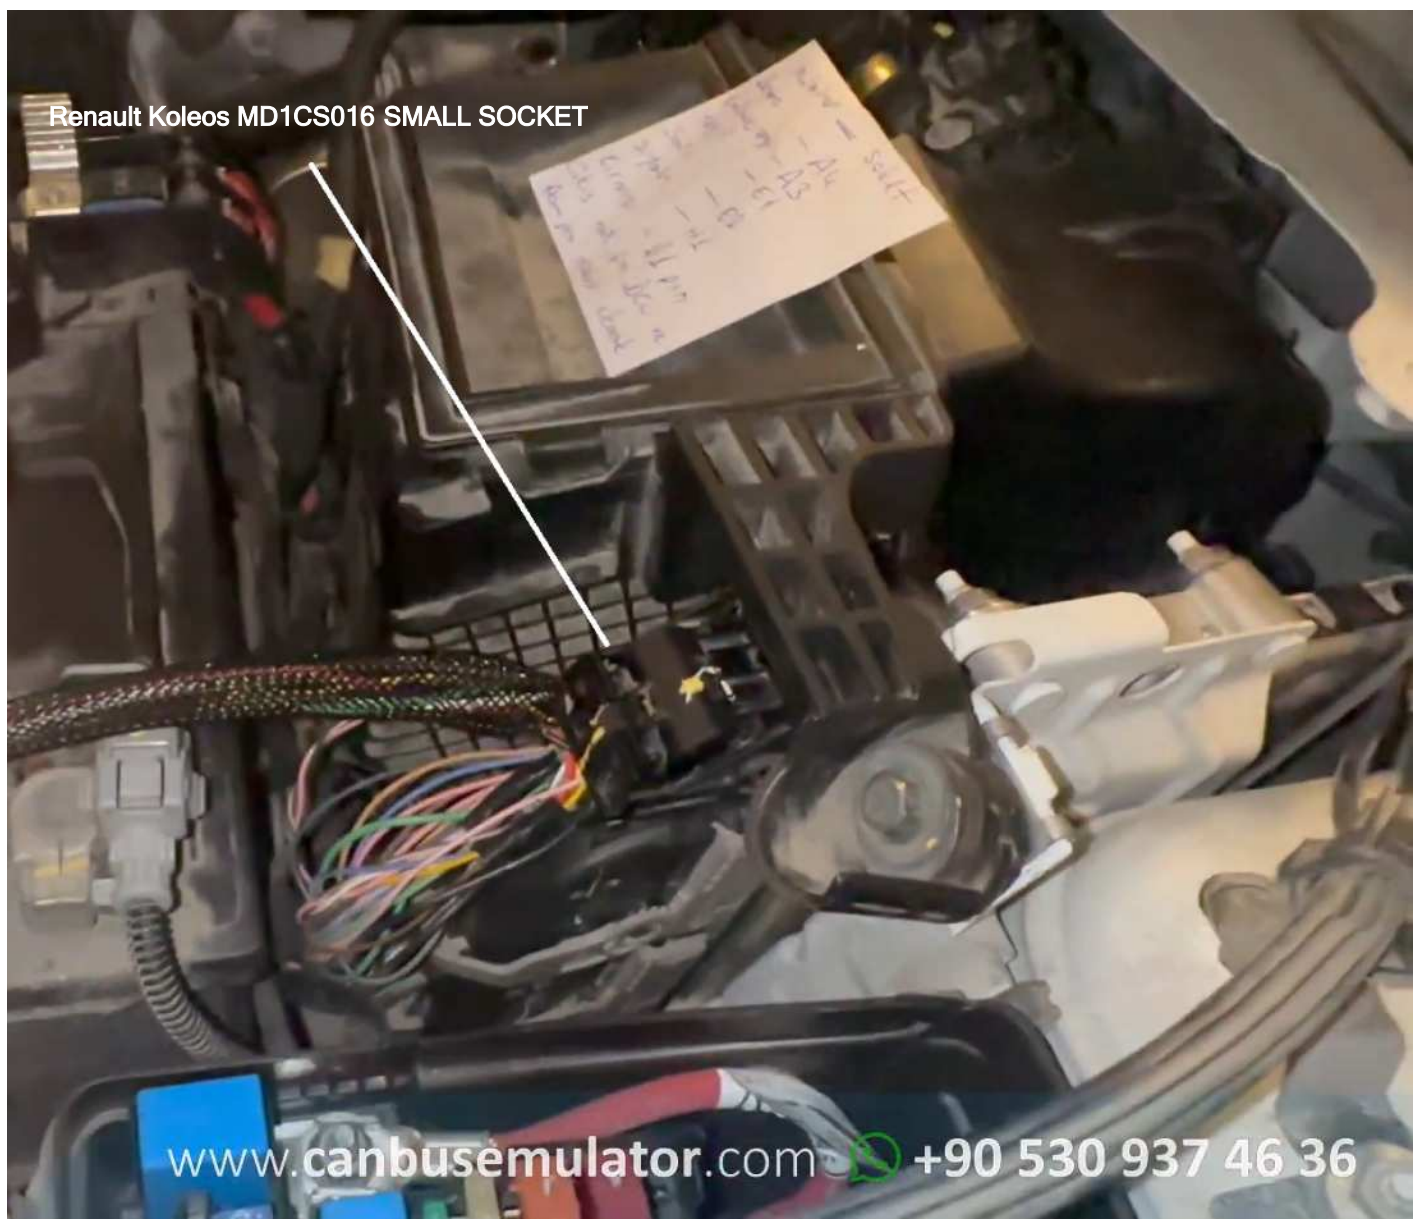

USER MANUAL

Renault Koleos MD1CS016 ADBLUE EMULATOR INSTALLATION

 www.canbusemulator.com

 +90 530 937 46 36

 [erenakarsubasi](https://t.me/erenakarsubasi)

Renault Koleos MD1CS016 ADBLUE EMULATOR INSTALLATION

| EMULATOR | SOCKET |
|----------|--------|
| WHITE | A4 |
| BROWN | A3 |
| GREEN | E1 |
| YELLOW | E2 |
| BLACK | H1 |
| RED | D1 |

Outlet NOx, PM, DCU and pump sockets must be removed

DCU Engine

 **CAN-BUS**
EMULATOR