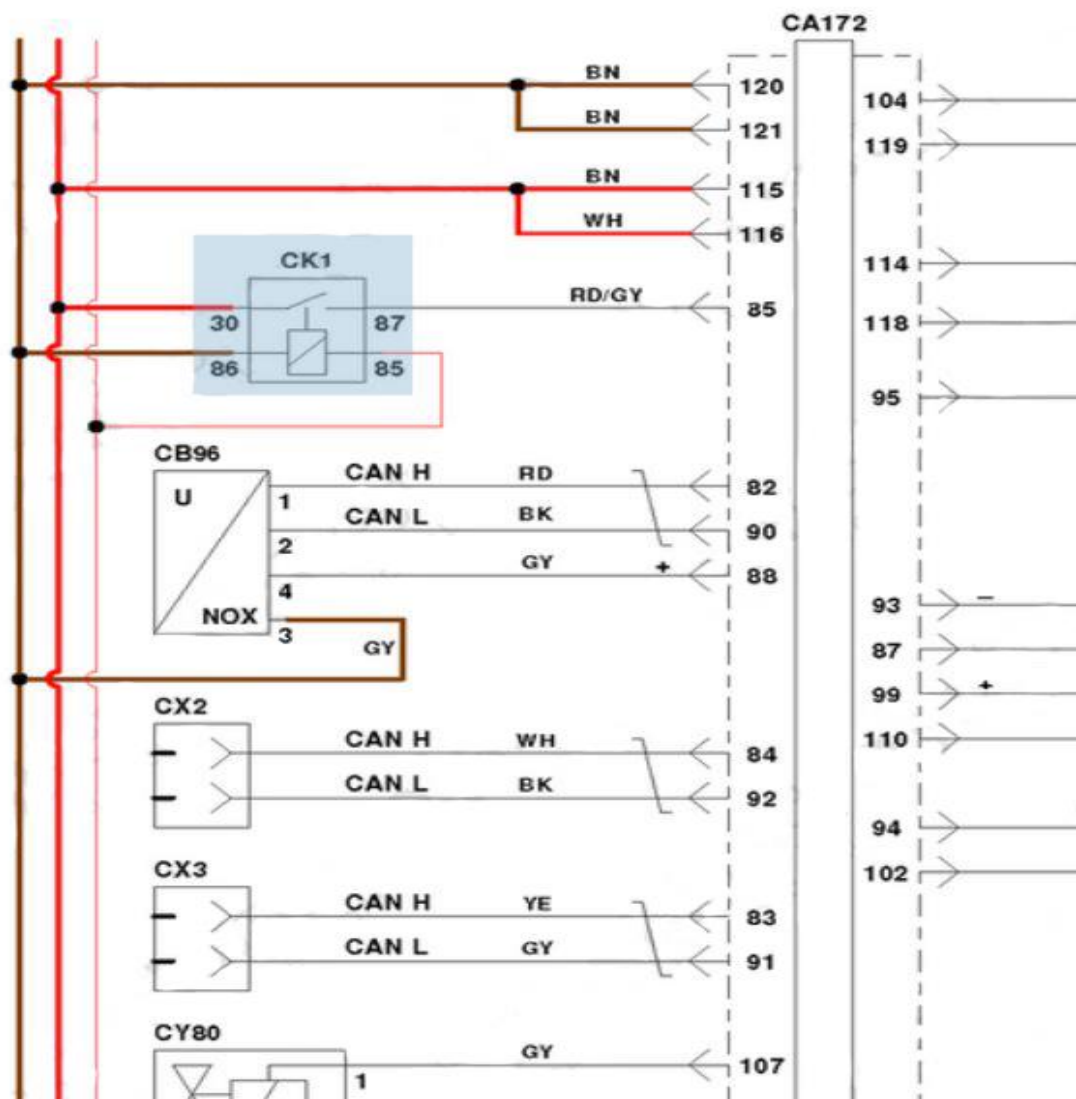

UD TRUCK EURO 6.2 EMULATOR INSTALLATION