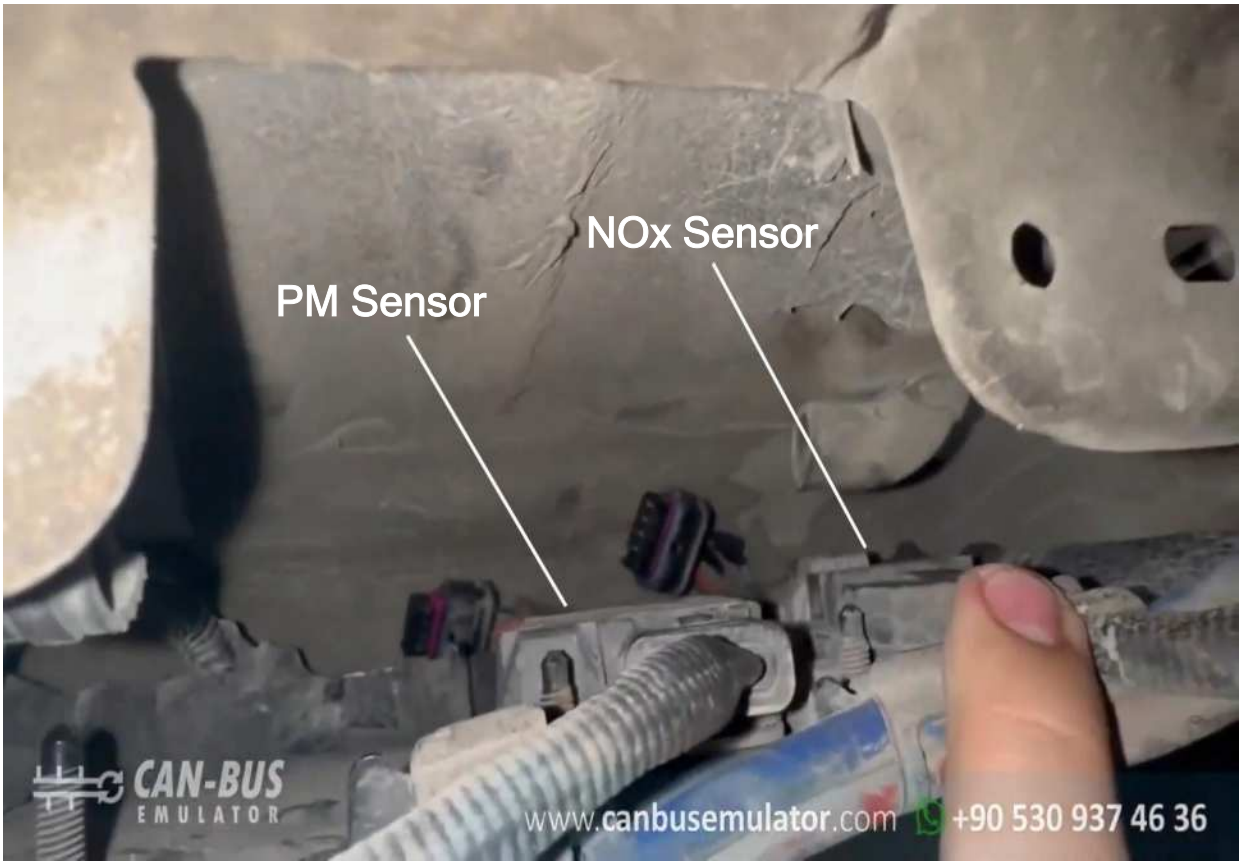

USER MANUAL

Renault Captur MD1CS016 ADBLUE EMULATOR INSTALLATION

EURO 6

 www.canbusemulator.com

 +90 530 937 46 36

 [erenakarsubasi](https://t.me/erenakarsubasi)

Renault Captur MD1CS016 ADBLUE EMULATOR INSTALLATION

| EMULATOR | SOCKET |
|----------|--------|
| WHITE | A4 |
| BROWN | A3 |
| GREEN | E1 |
| YELLOW | E2 |
| BLACK | H1 |
| RED | D1 |

Outlet NOx, PM, DCU and pump sockets must be removed

DCU Engine

 **CAN-BUS**
EMULATOR