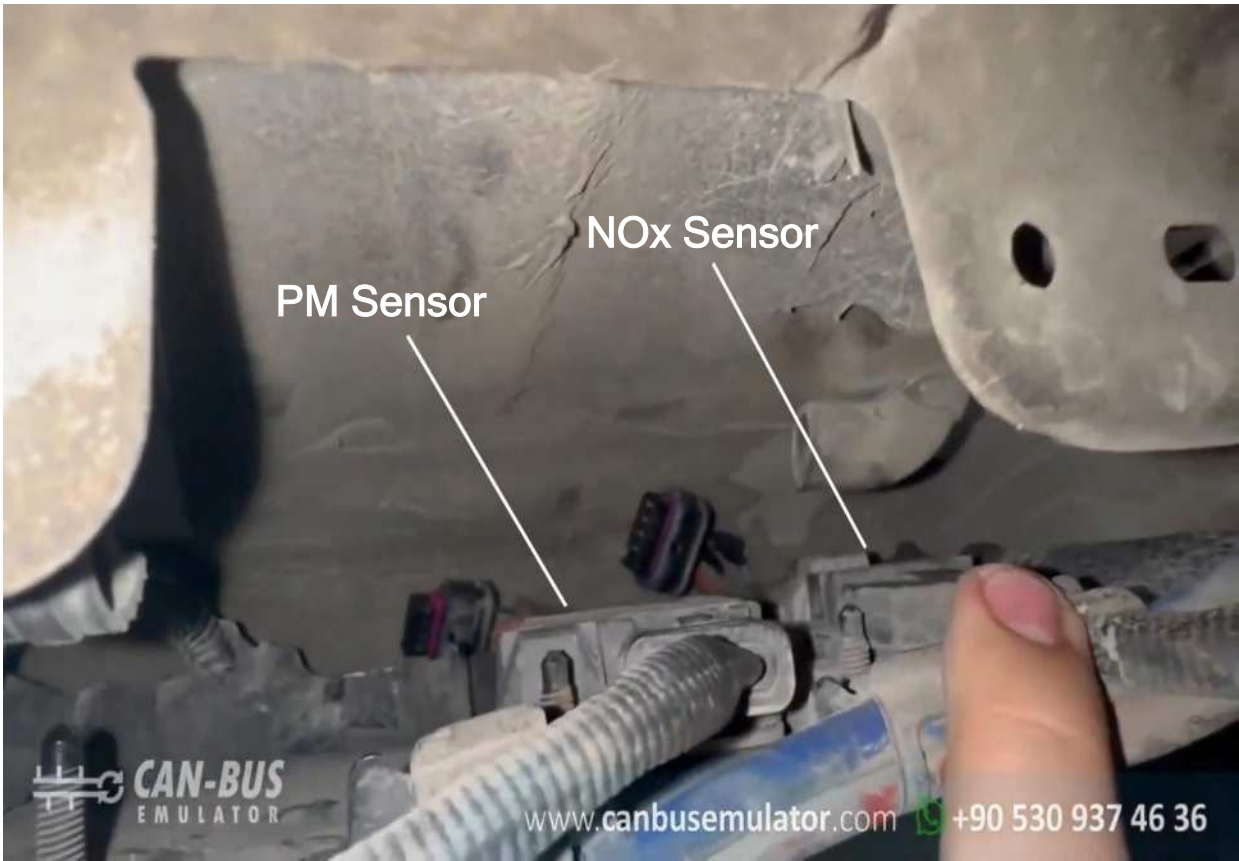

EMULATOR	SOCKET
WHITE	A4
BROWN	A3
GREEN	E1
YELLOW	E2
BLACK	H1
RED	D1

Outlet NOx, PM, DCU and pump sockets must be removed

DCU Engine

 **CAN-BUS**
EMULATOR

www.canbusemulator.com  +90 530 937 46 36