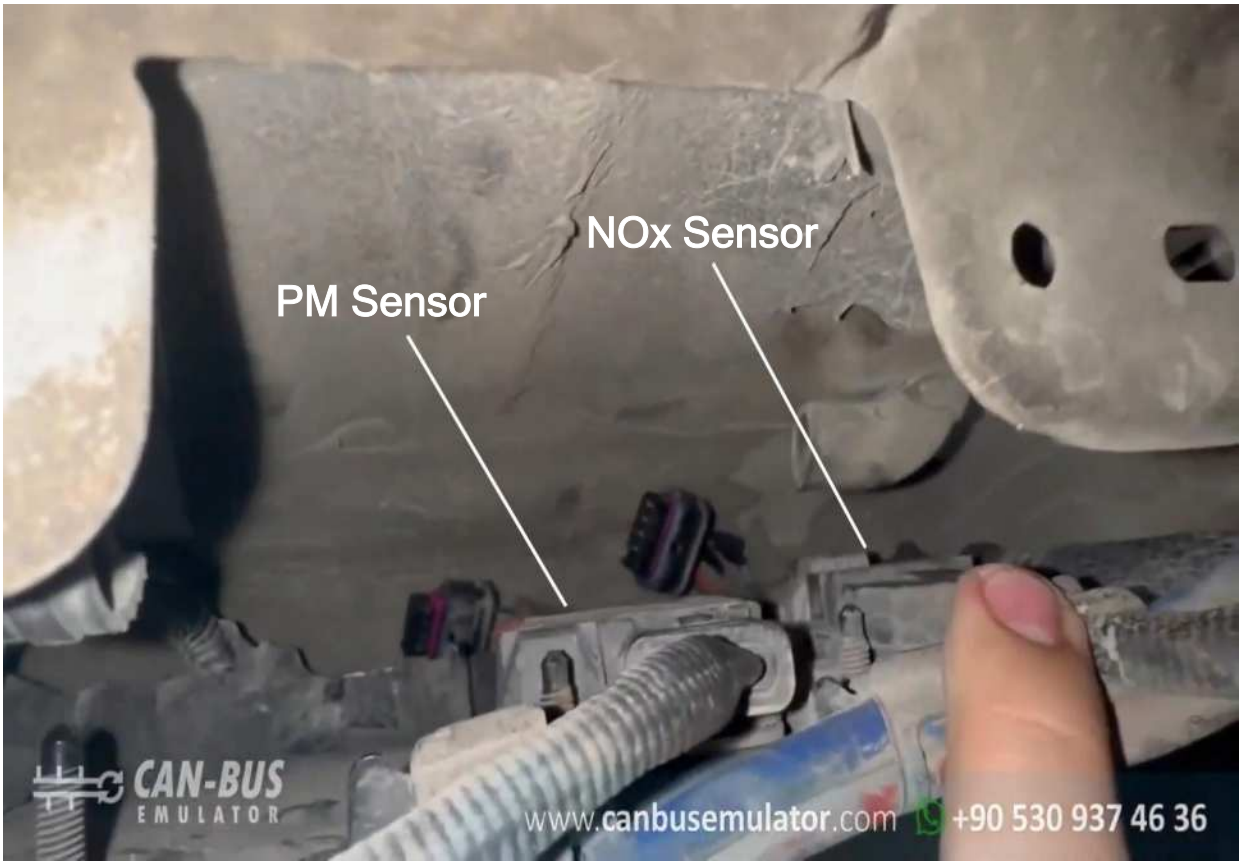

USER MANUAL

Renault Traffic MD1CS016 ADBLUE EMULATOR INSTALLATION

 www.canbusemulator.com

 +90 530 939 55 10

 erenakarsubasi

Renault Trafic MD1CS016 ADBLUE EMULATOR INSTALLATION

| EMULATOR | SOCKET |
|----------|--------|
| WHITE | A4 |
| BROWN | A3 |
| GREEN | E1 |
| YELLOW | E2 |
| BLACK | H1 |
| RED | D1 |

Outlet NOx, PM, DCU and pump sockets must be removed

DCU Engine

 **CAN-BUS**
EMULATOR

www.canbusemulator.com  +90 530 937 46 36