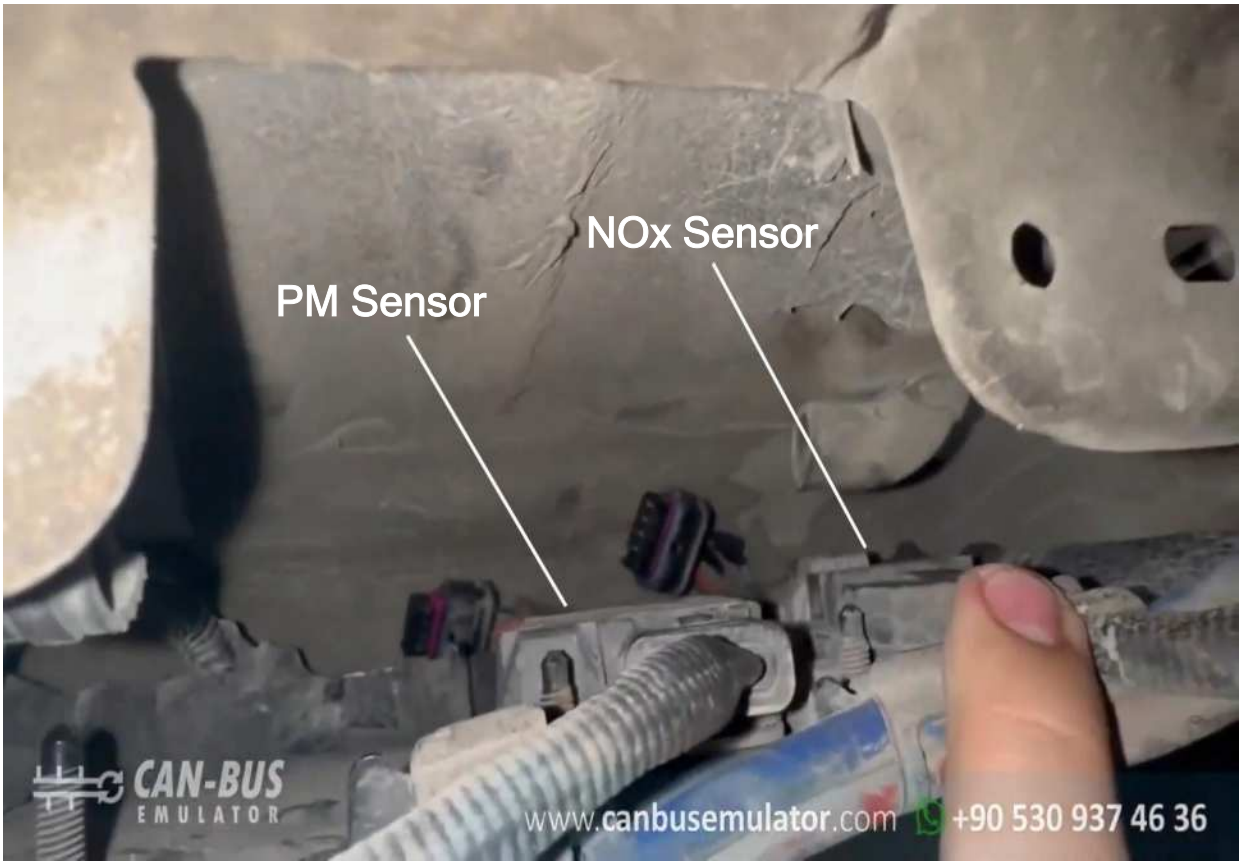

# USER MANUAL

Renault Megane MD1CS016 ADBLUE EMULATOR INSTALLATION

 [www.canbusemulator.com](http://www.canbusemulator.com)

 +90 530 939 55 10

 erenakarsubasi

# Renault Megane MD1CS016 ADBLUE EMULATOR INSTALLATION

| EMULATOR | SOCKET |
|----------|--------|
| WHITE    | A4     |
| BROWN    | A3     |
| GREEN    | E1     |
| YELLOW   | E2     |
| BLACK    | H1     |
| RED      | D1     |

Outlet NOx, PM, DCU and pump sockets must be removed

DCU Engine

 **CAN-BUS**  
EMULATOR

[www.canbusemulator.com](http://www.canbusemulator.com)  +90 530 937 46 36