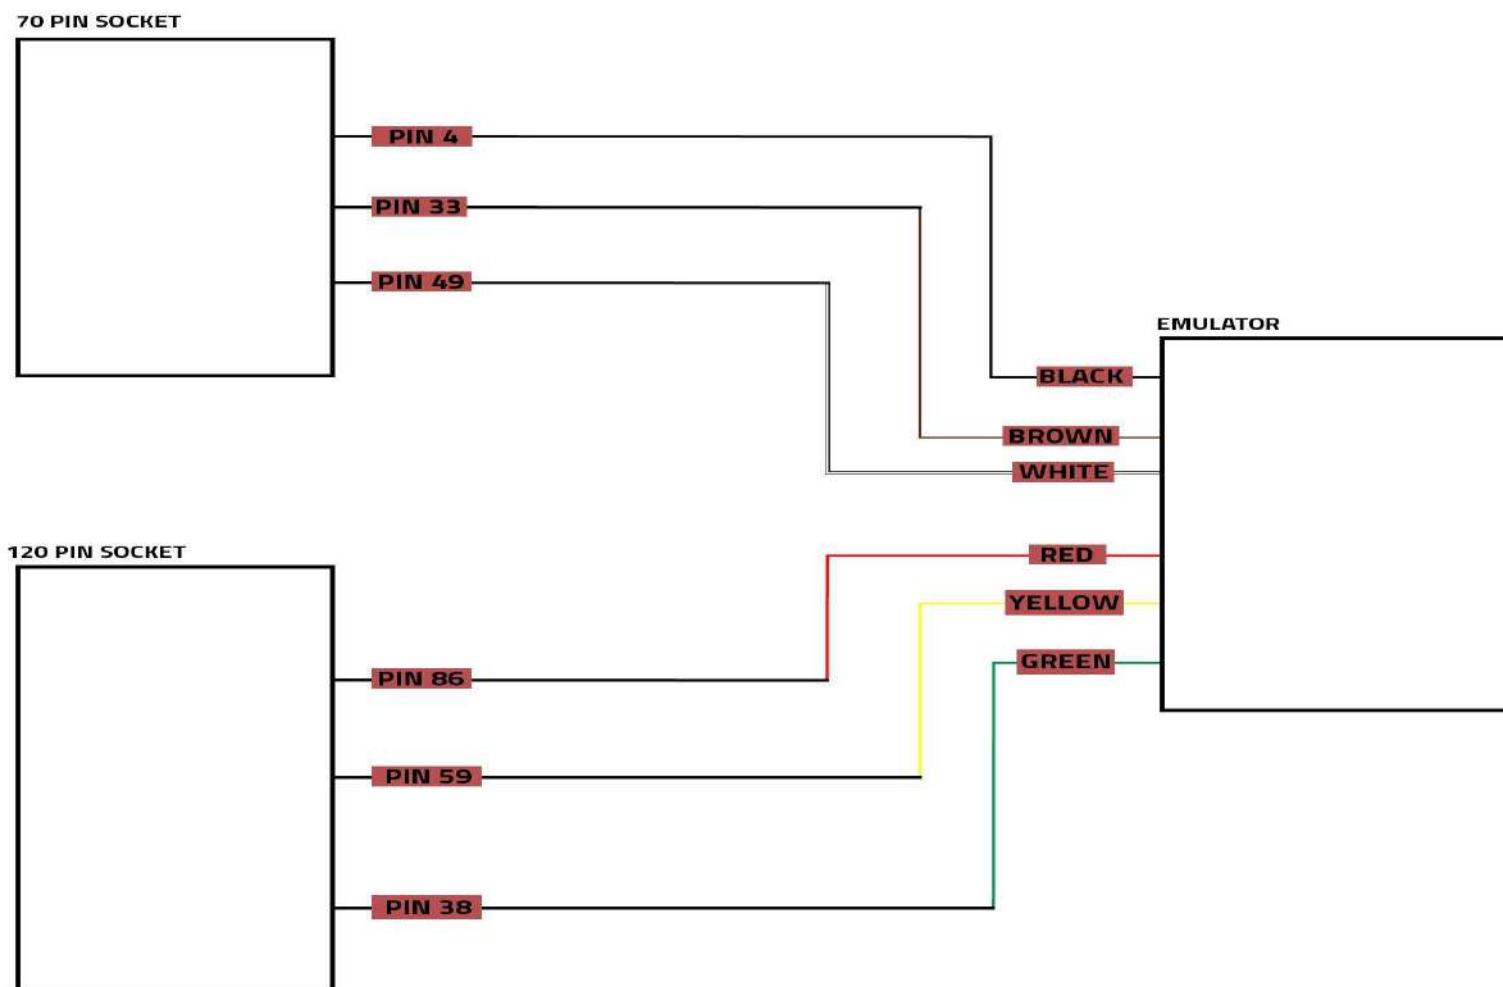

USER MANUAL

Opel Crossland X ADBLUE EMULATOR INSTALLATION

 www.canbusemulator.com/en

 +90 530 939 55 10

 erenakarsubasi

Opel Crossland X MD1CS003 ADBLUE EMULATOR INSTALLATION

EMULATOR	70 Pin Socket
Black	PIN 4
White	PIN 49
Brown	PIN 33

EMULATOR	120 Pin Socket
GREEN	PIN 38
YELLOW	PIN 59
RED	PIN 86

Sockets to be pulled:
 Input NOx Socket
 Output NOx Socket
 PM sensor
 Adblue Pump Socket

70 PIN SOCKET

120 PIN SOCKET

Input NOx Socket

 CAN-BUS
EMULATOR