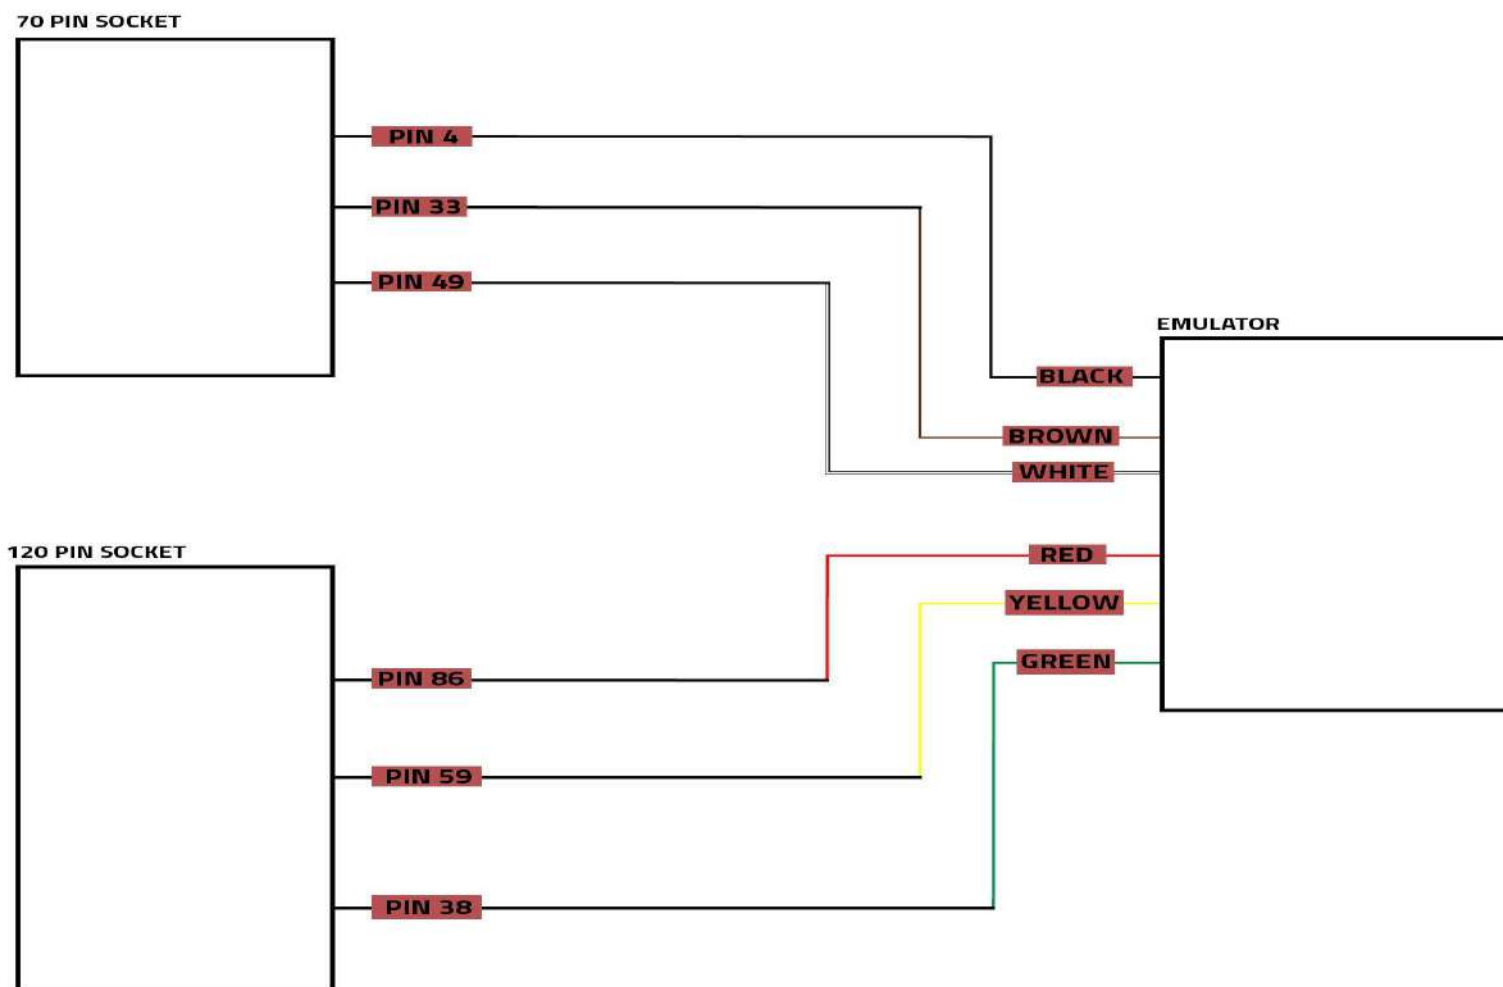

Opel Astra K-FL MD1CS003 ADBLUE EMULATOR INSTALLATION

EMULATOR	70 Pin Socket
Black	PIN 4
White	PIN 49
Brown	PIN 33

EMULATOR	120 Pin Socket
GREEN	PIN 38
YELLOW	PIN 59
RED	PIN 86

Sockets to be pulled:

Input NOx Socket

Output NOx Socket

PM sensor

Adblue Pump Socket