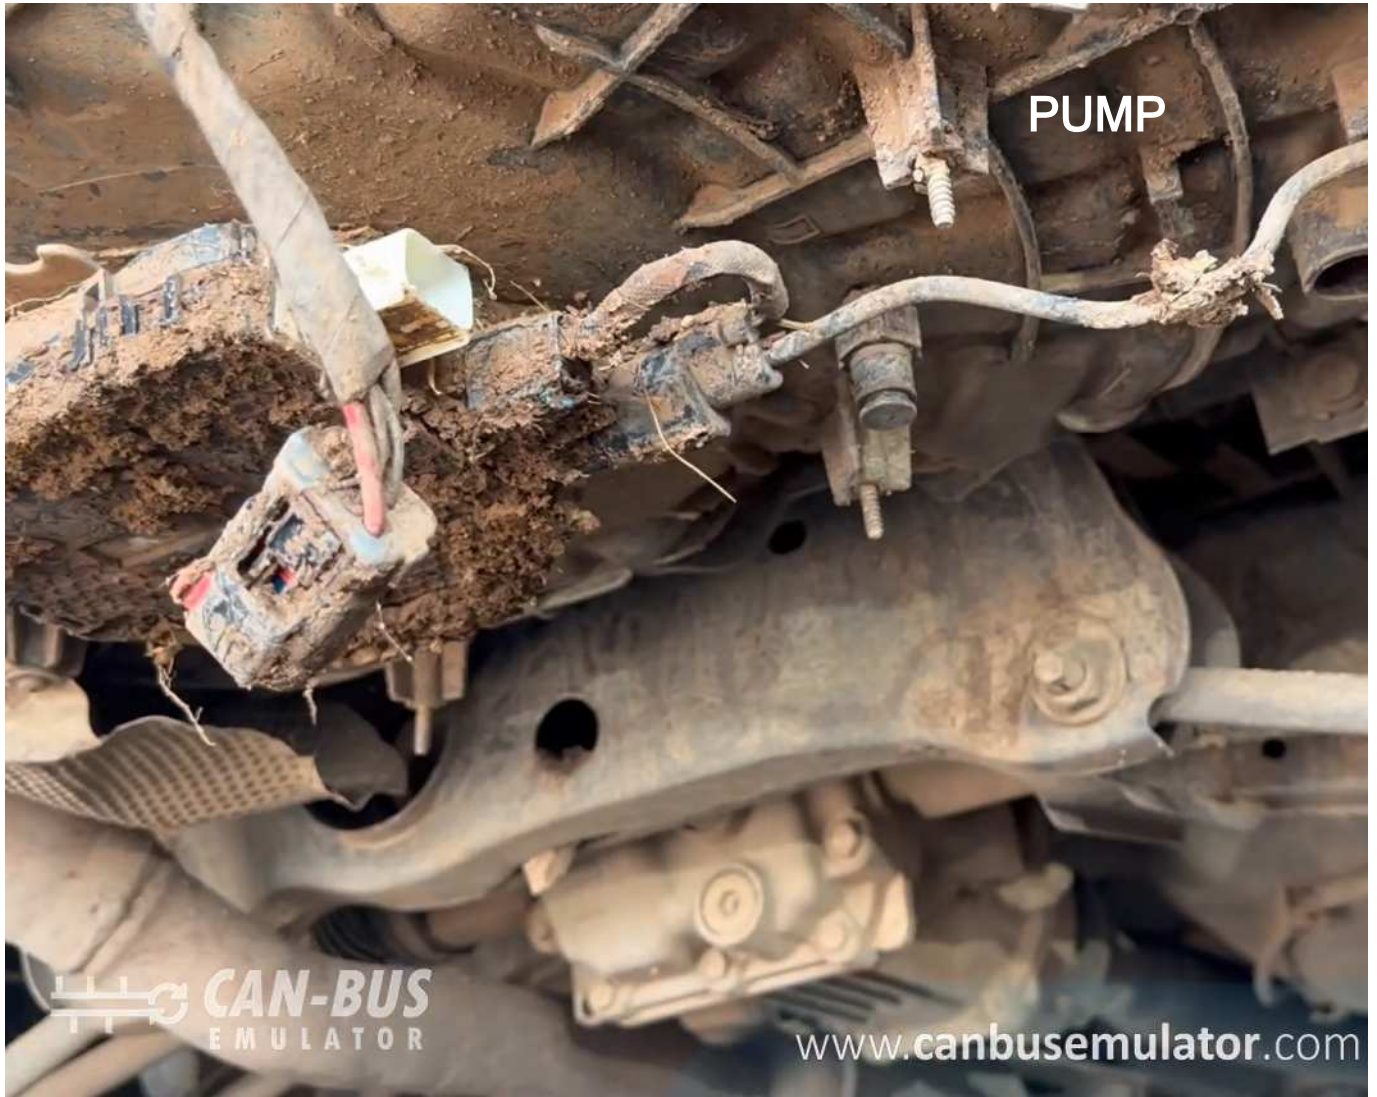

# USER MANUAL

Mercedes W-247 MD1CS006 Adblue Emulator Installation

[www.canbusemulator.com](http://www.canbusemulator.com)

+90 530 939 55 10

erenakarsubasi

# Mercedes W-247 MD1CS006 Adblue Emulator Installation

Emulator	MD1CS006 SOCKET
RED	D1
BLACK	H1
WHITE	A4
BROWN	A3
YELLOW	E4
GREEN	E1

Sockets to be pulled:  
Output NOx sensor  
PM sensor  
Big socket of pump