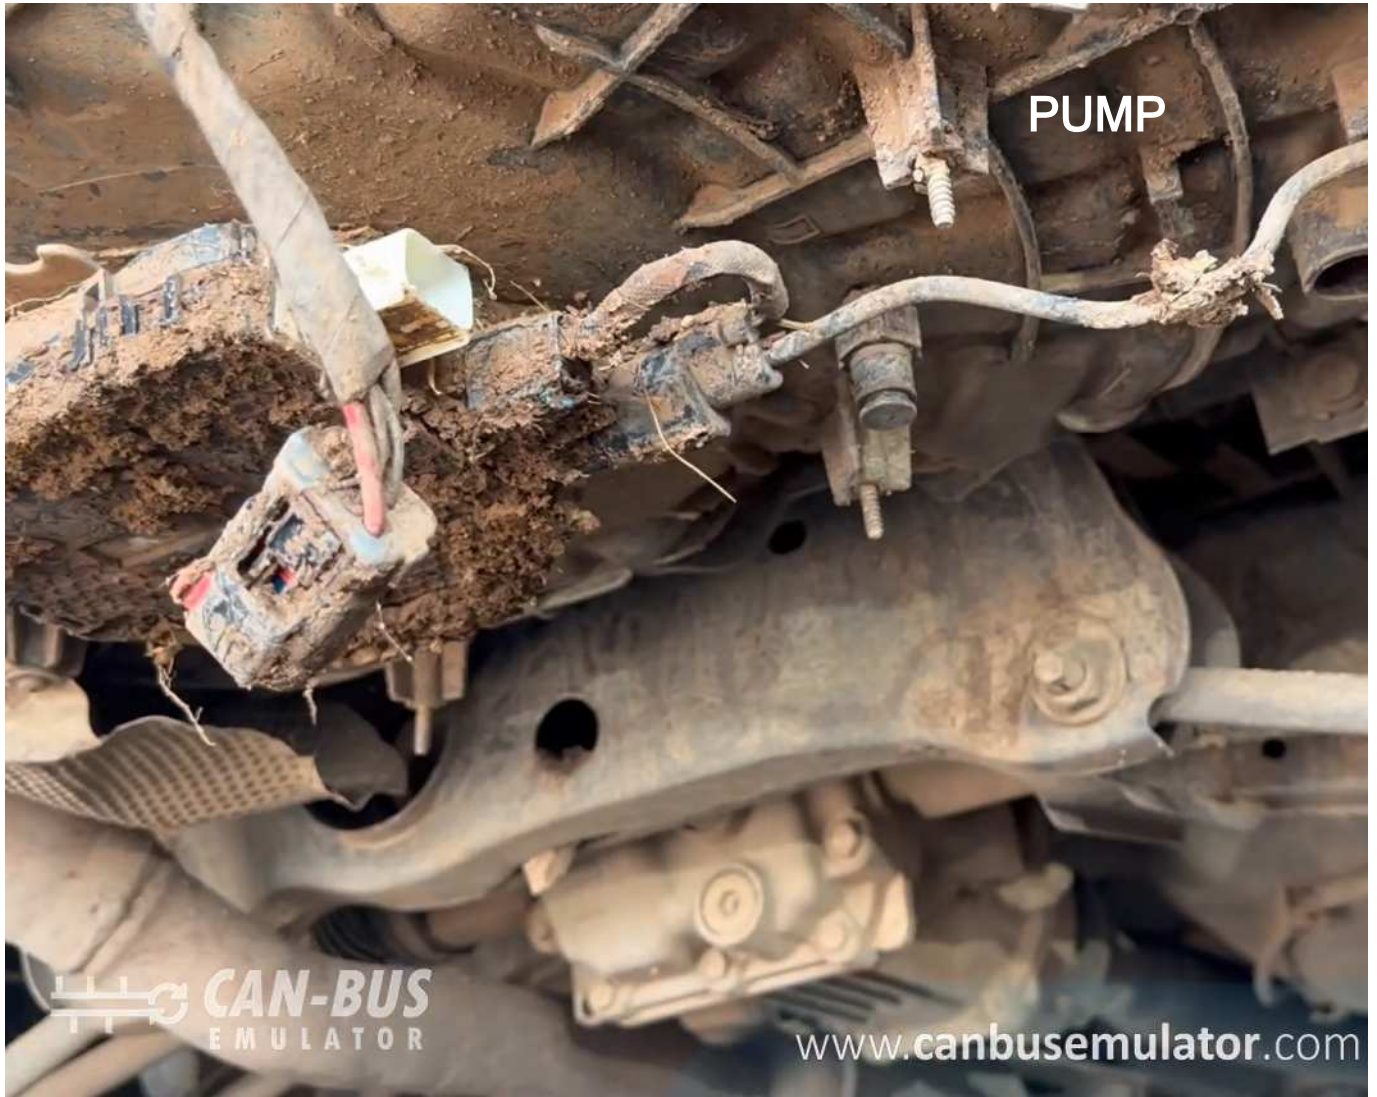

USER MANUAL

Mercedes T MD1CS006 Adblue Emulator Installation

 www.canbusemulator.com

 +90 530 939 55 10

 [erenakarsubasi](https://t.me/erenakarsubasi)

Mercedes T MD1CS006 Adblue Emulator Installation

Emulator	MD1CS006 SOCKET
RED	D1
BLACK	H1
WHITE	A4
BROWN	A3
YELLOW	E4
GREEN	E1

Sockets to be pulled:
Output NOx sensor
PM sensor
Big socket of pump

PUMP

 CAN-BUS
EMULATOR

www.canbusemulator.com