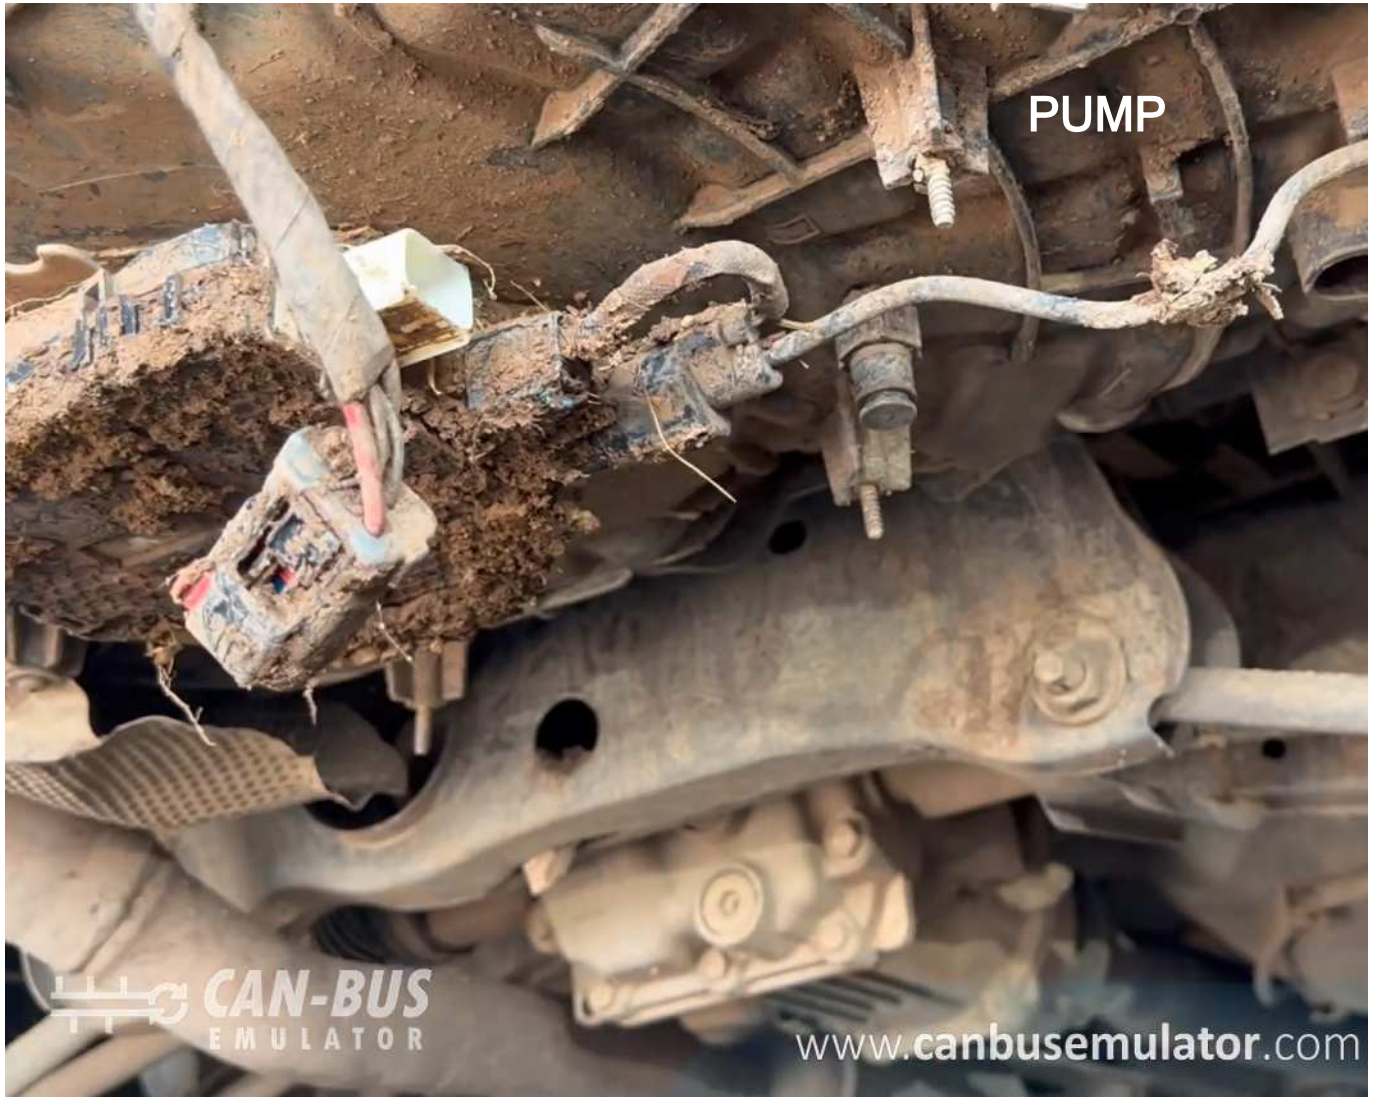

# Mercedes CLA MD1CS006 Adblue Emulator Installation

Emulator	MD1CS006 SOCKET
RED	D1
BLACK	H1
WHITE	A4
BROWN	A3
YELLOW	E4
GREEN	E1

Sockets to be pulled:  
Output NOx sensor  
PM sensor  
Big socket of pump