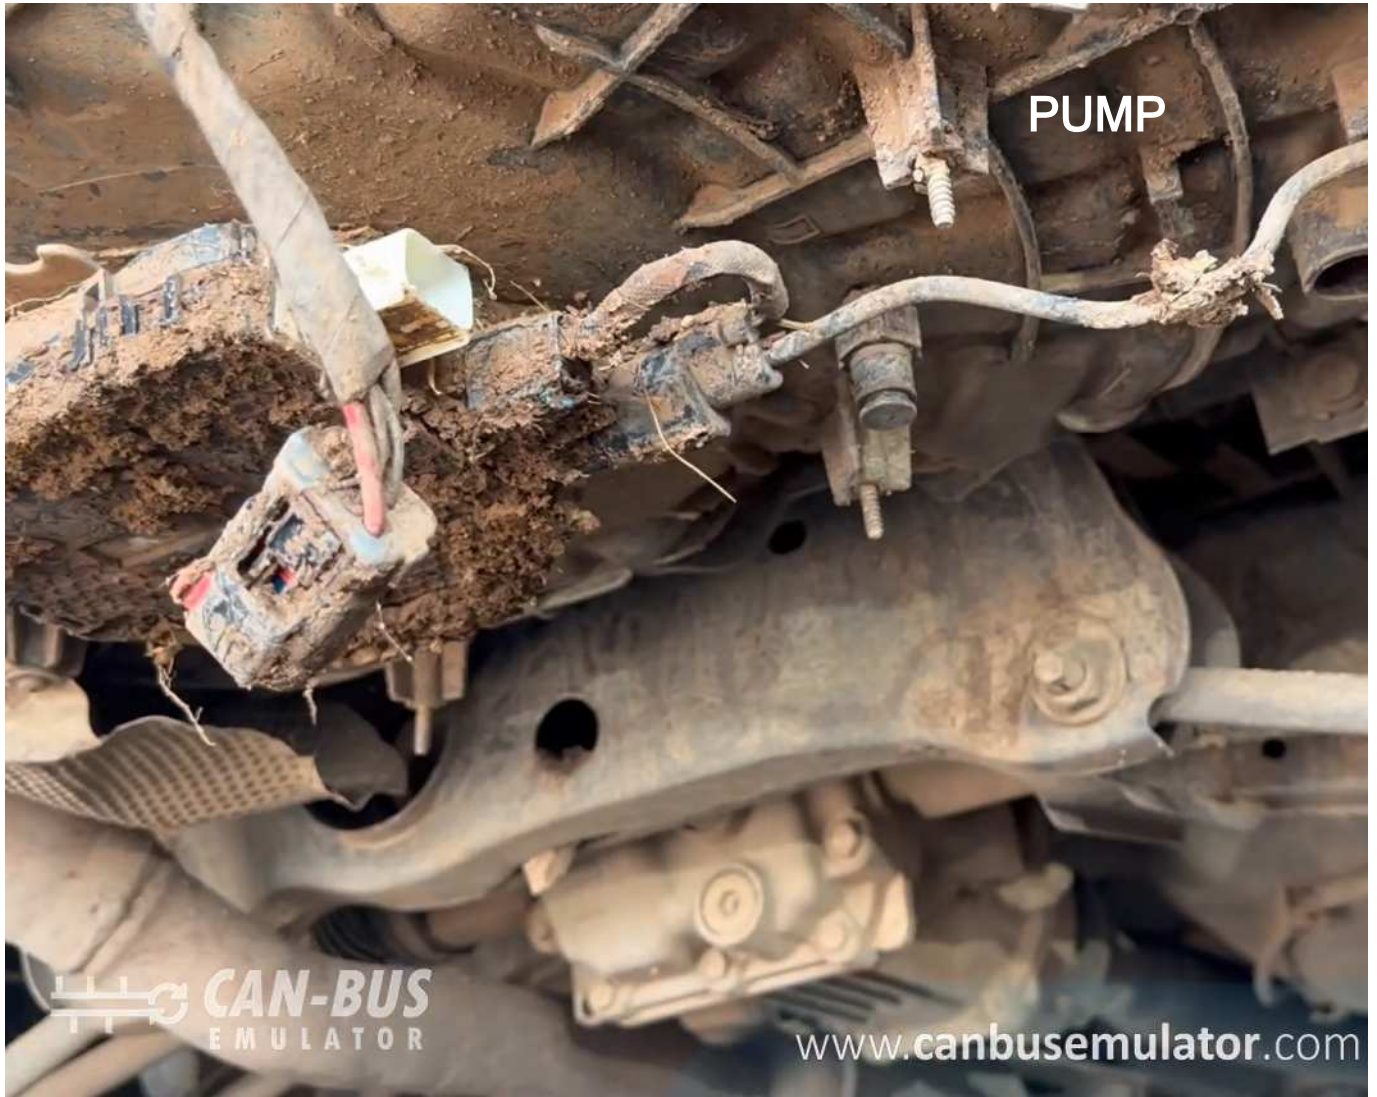

USER MANUAL

Mercedes Citan MD1CS006 Adblue Emulator Installation

 www.canbusemulator.com

 +90 530 939 55 10

 [erenakarsubasi](https://t.me/erenakarsubasi)

Mercedes Citan MD1CS006 Adblue Emulator Installation

Emulator	MD1CS006 SOCKET
RED	D1
BLACK	H1
WHITE	A4
BROWN	A3
YELLOW	E4
GREEN	E1

Sockets to be pulled:
Output NOx sensor
PM sensor
Big socket of pump

PUMP

 **CAN-BUS**
EMULATOR

www.canbusemulator.com