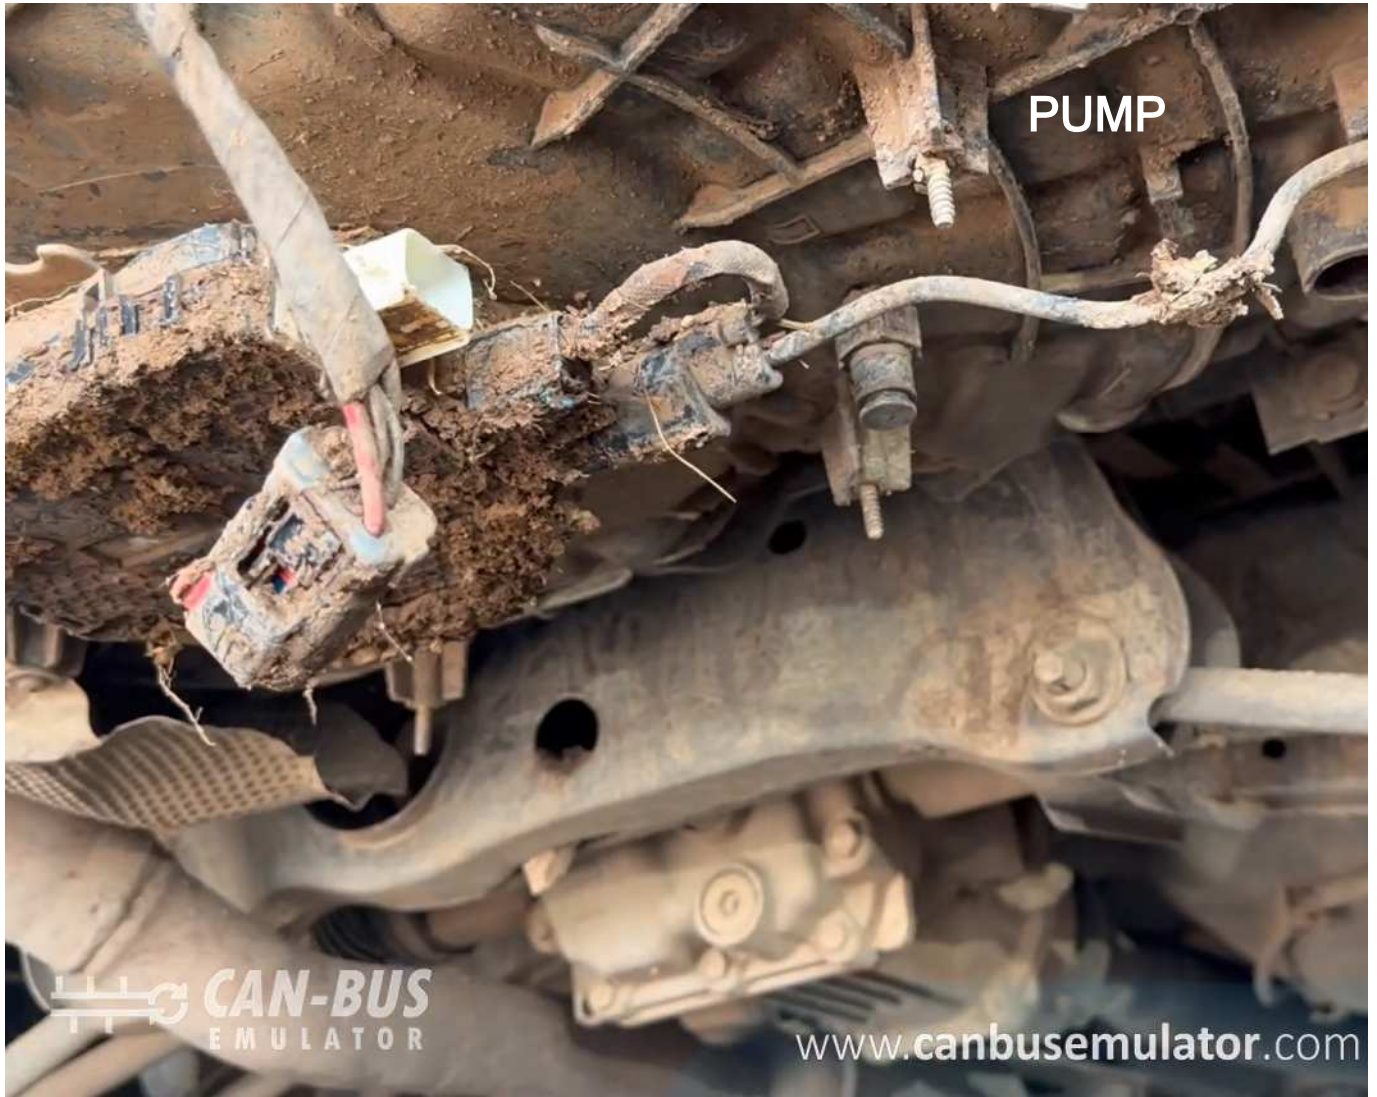

USER MANUAL

Mercedes A-W177 MD1CS006 Adblue Emulator Installation

 www.canbusemulator.com

 +90 530 939 55 10

 erenakarsubasi

Mercedes A-W177 MD1CS006 Adblue Emulator Installation

Emulator	MD1CS006 SOCKET
RED	D1
BLACK	H1
WHITE	A4
BROWN	A3
YELLOW	E4
GREEN	E1

Sockets to be pulled:
Output NOx sensor
PM sensor
Big socket of pump

PUMP

 **CAN-BUS**
EMULATOR

www.canbusemulator.com