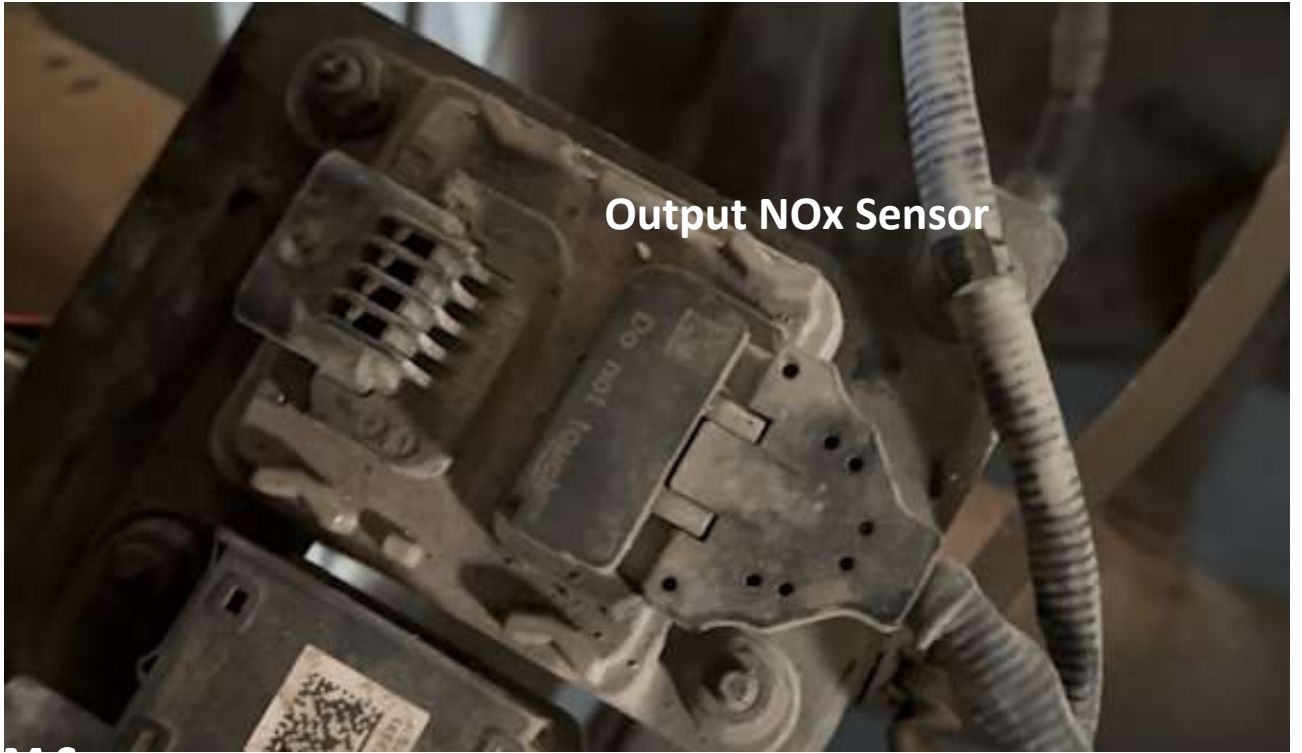

USER MANUAL

Kia Sorento MD1CS012 Adblue SCR+DPF
Emulator Installation

www.canbusemulator.com

+90 530 937 46 36

CAN-BUS
EMULATOR

Kia Sorento MD1CS012 Adblue SCR+DPF Emulator Installation

Emulator	A Socket ECM 95 Socket
Blue	Pin 22

Emulator	B Socket ECM 103 Socket
Yellow	Pin 85
Green	Pin 66
Brown	Pin 82
White	Pin 83

Emulator	Contact Line
Red	12V
Black	Chassis

Sockets to be Pulled

- Input NOx Sensor
- Output NOx Sensor
- PM
- DCU
- DPF Differential Pressure Sensor