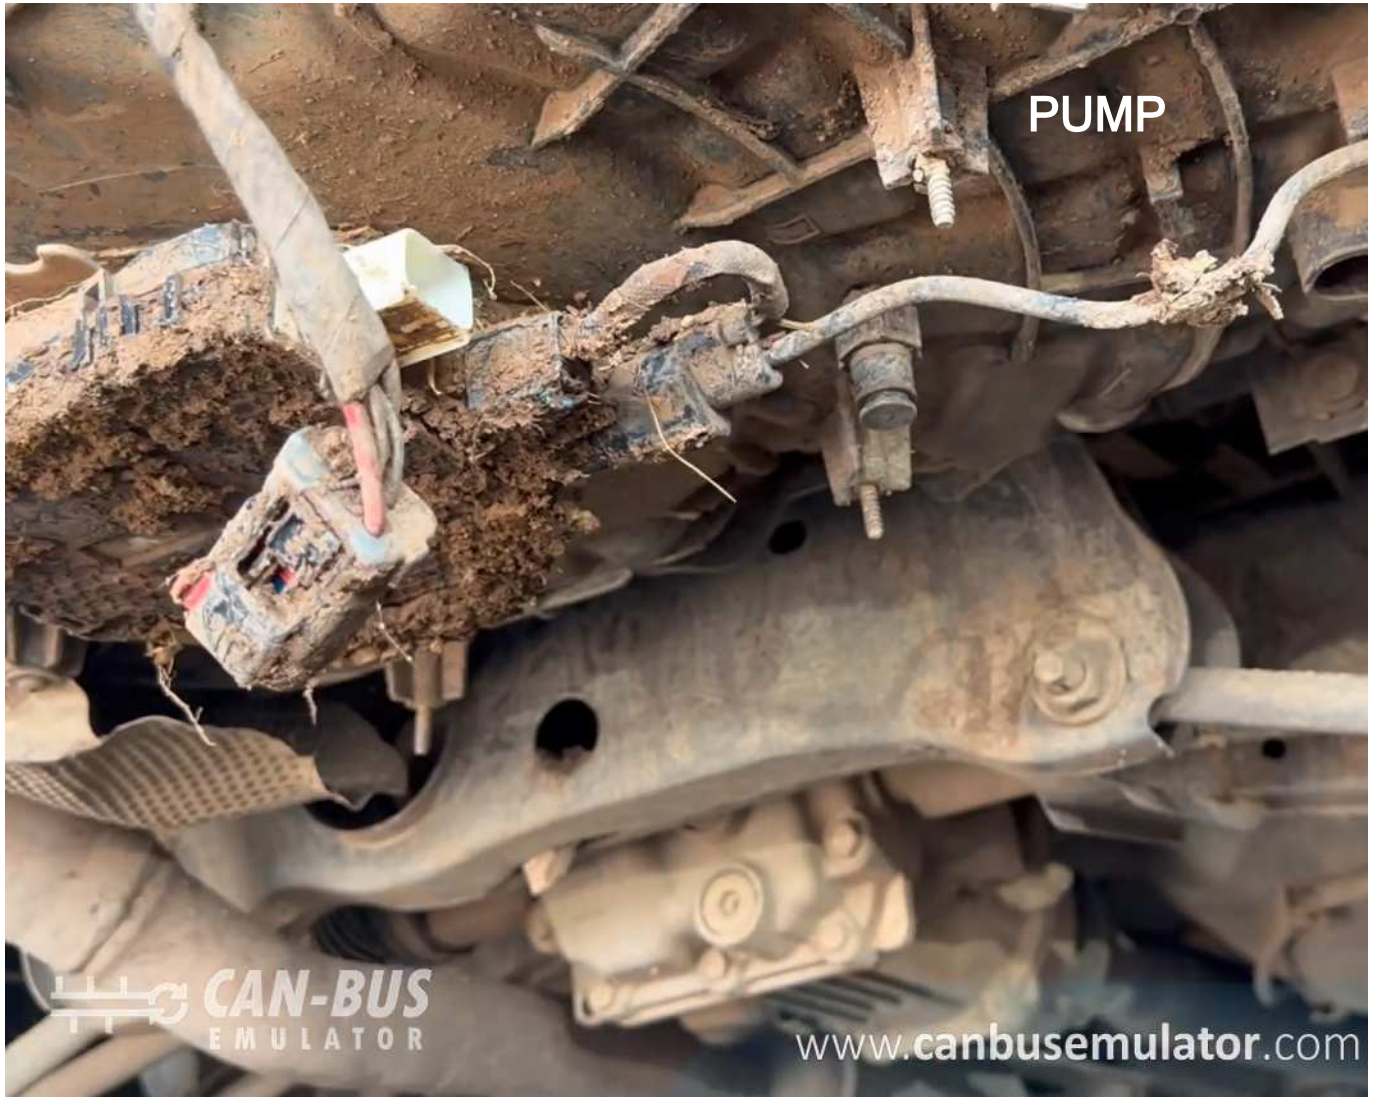

USER MANUAL

Fiat Talento MD1CS006 Adblue Emulator Installation

EURO 6

 www.canbusemulator.com

 +90 530 939 55 10

 erenakarsubasi

Fiat Talento MD1CS006 Adblue Emulator Installation

Emulator	MD1CS006 SOCKET
RED	D1
BLACK	H1
WHITE	A4
BROWN	A3
YELLOW	E2
GREEN	E1

Sockets to be pulled:
Output NOx sensor
PM sensor
Big socket of pump

PUMP

 **CAN-BUS**
EMULATOR

www.canbusemulator.com