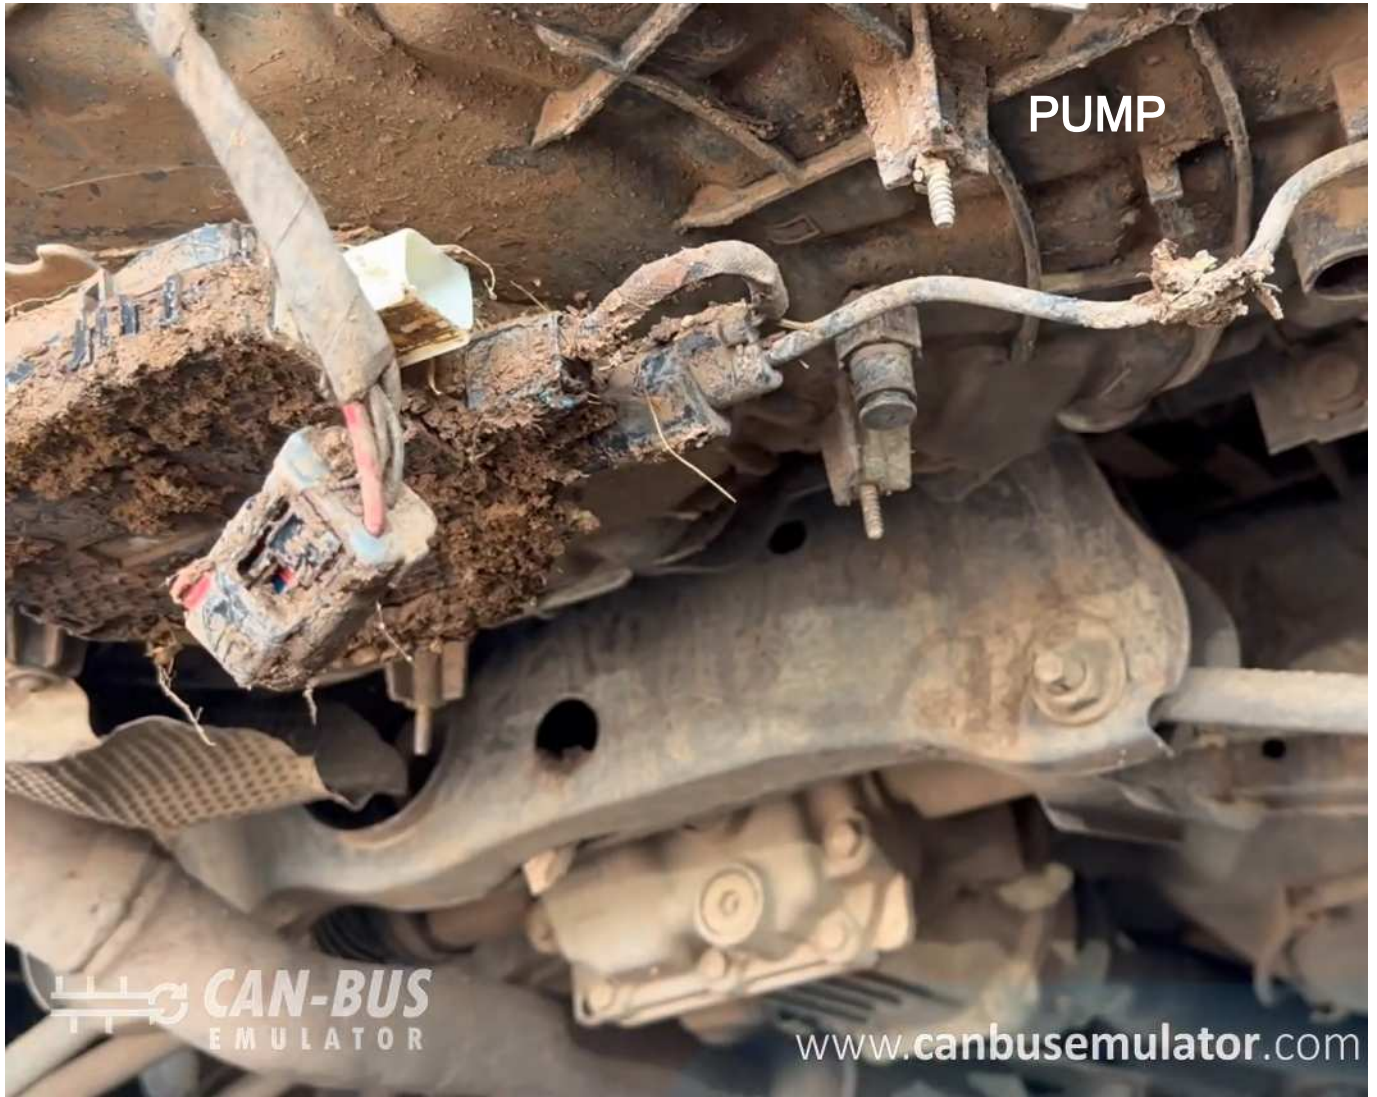

USER MANUAL

Fiat Talento MD1CS006 Adblue Emulator Installation

 www.canbusemulator.com

 +90 530 939 55 10

 erenakarsubasi

Fiat Talento MD1CS006 Adblue Emulator Installation

| Emulator | MD1CS006 SOCKET |
|----------|-----------------|
| RED | D1 |
| BLACK | H1 |
| WHITE | A4 |
| BROWN | A3 |
| YELLOW | E4 |
| GREEN | E1 |

Sockets to be pulled:
Output NOx sensor
PM sensor
Big socket of pump

PUMP

 **CAN-BUS**
EMULATOR

www.canbusemulator.com