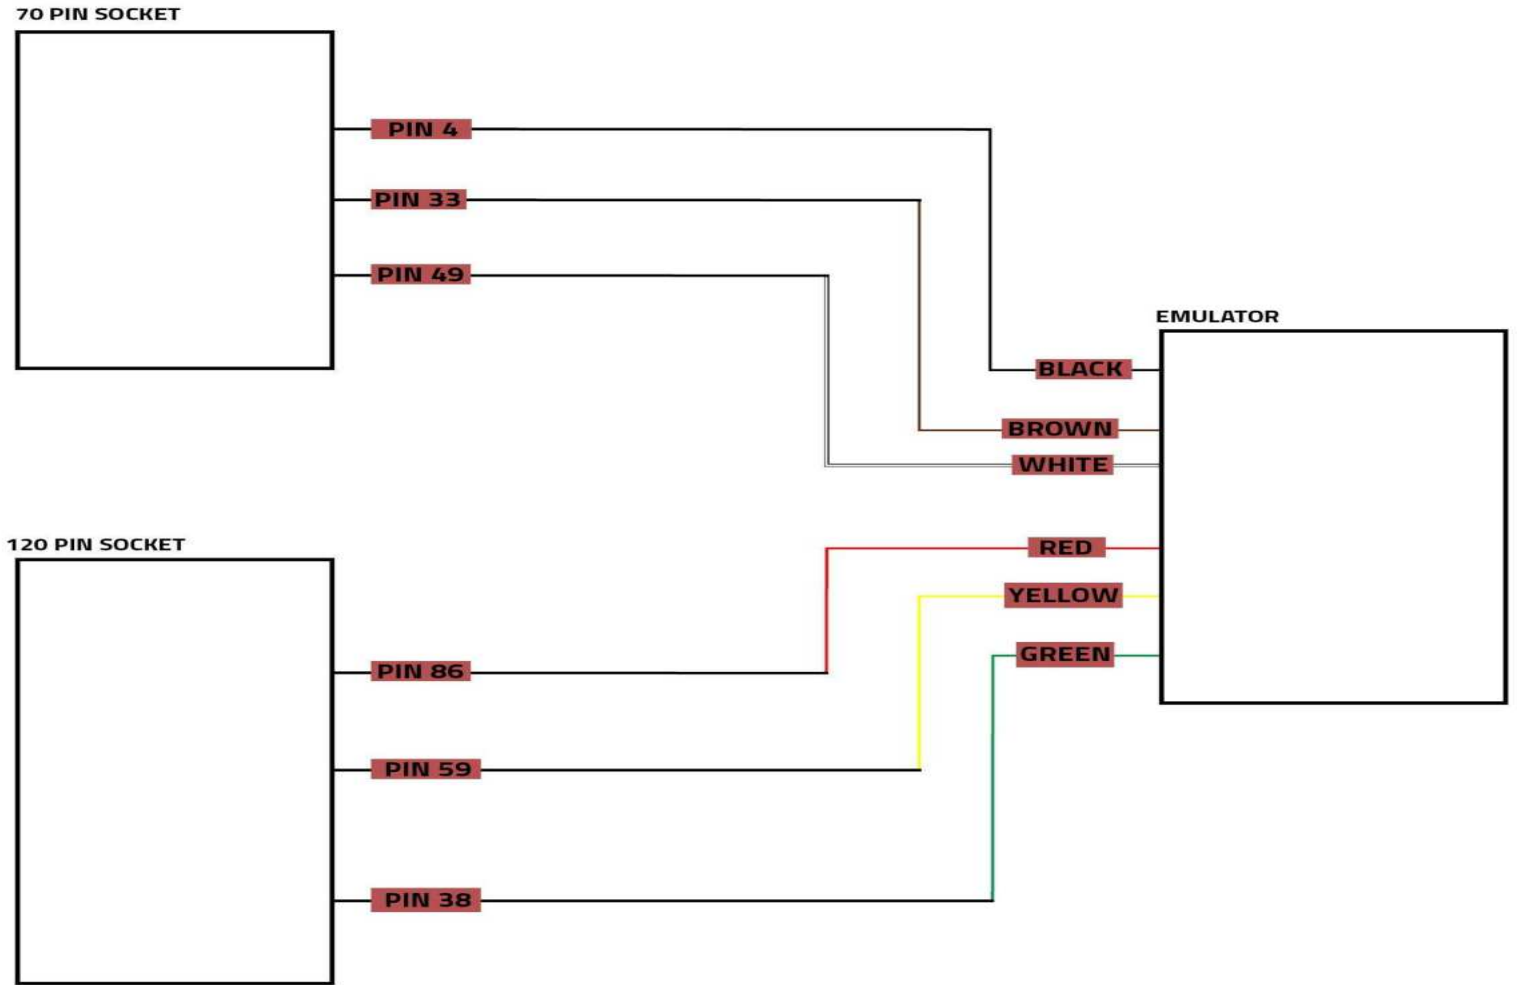

USER MANUAL

Fiat Scudo MD1CS003 ADBLUE EMULATOR INSTALLATION

 www.canbusemulator.com/en

 +90 530 939 55 10

 erenakarsubasi

Fiat Scudo MD1CS003 ADBLUE EMULATOR INSTALLATION

EMULATOR	70 Pin Socket
Black	PIN 4
White	PIN 49
Brown	PIN 33

EMULATOR	120 Pin Socket
GREEN	PIN 38
YELLOW	PIN 59
RED	PIN 86

Sockets to be pulled:
 Input NOx Socket
 Output NOx Socket
 PM sensor
 Adblue Pump Socket

70 PIN SOCKET

120 PIN SOCKET

Input NOx Socket

 CAN-BUS
EMULATOR