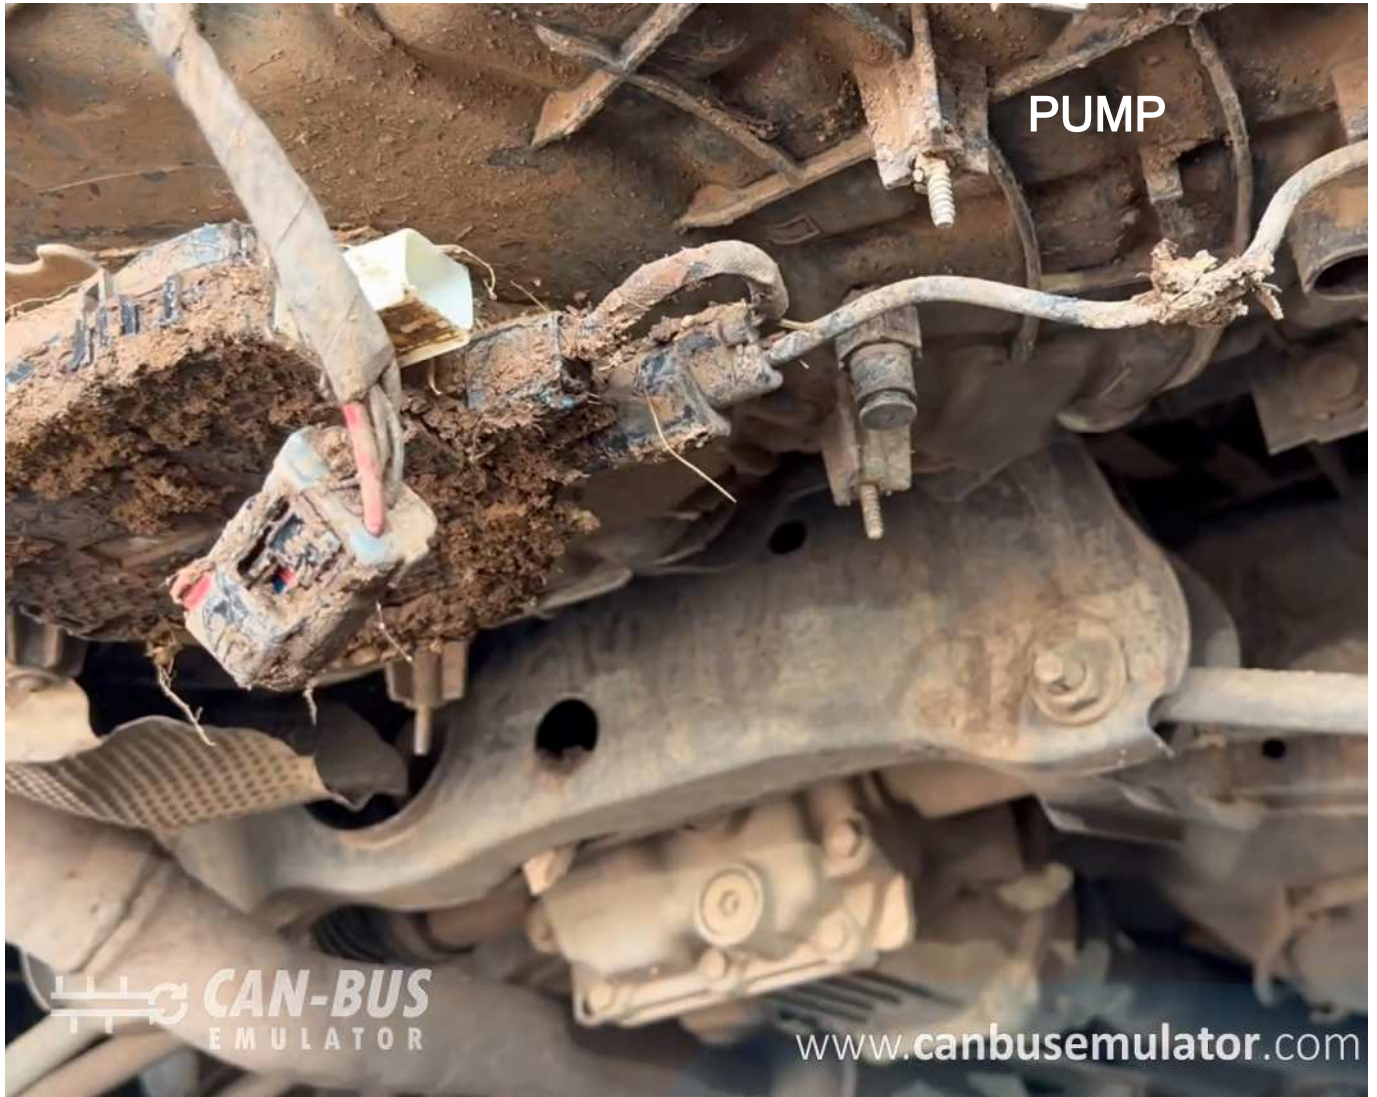

# USER MANUAL

Dacia Sandero MD1CS006 Adblue Emulator Installation

[www.canbusemulator.com](http://www.canbusemulator.com)

+90 530 939 55 10

erenakarsubasi

# Dacia Sandero MD1CS006 Adblue Emulator Installation

Emulator	MD1CS006 SOCKET
RED	D1
BLACK	H1
WHITE	A4
BROWN	A3
YELLOW	E4
GREEN	E1

Sockets to be pulled:  
Output NOx sensor  
PM sensor  
Big socket of pump