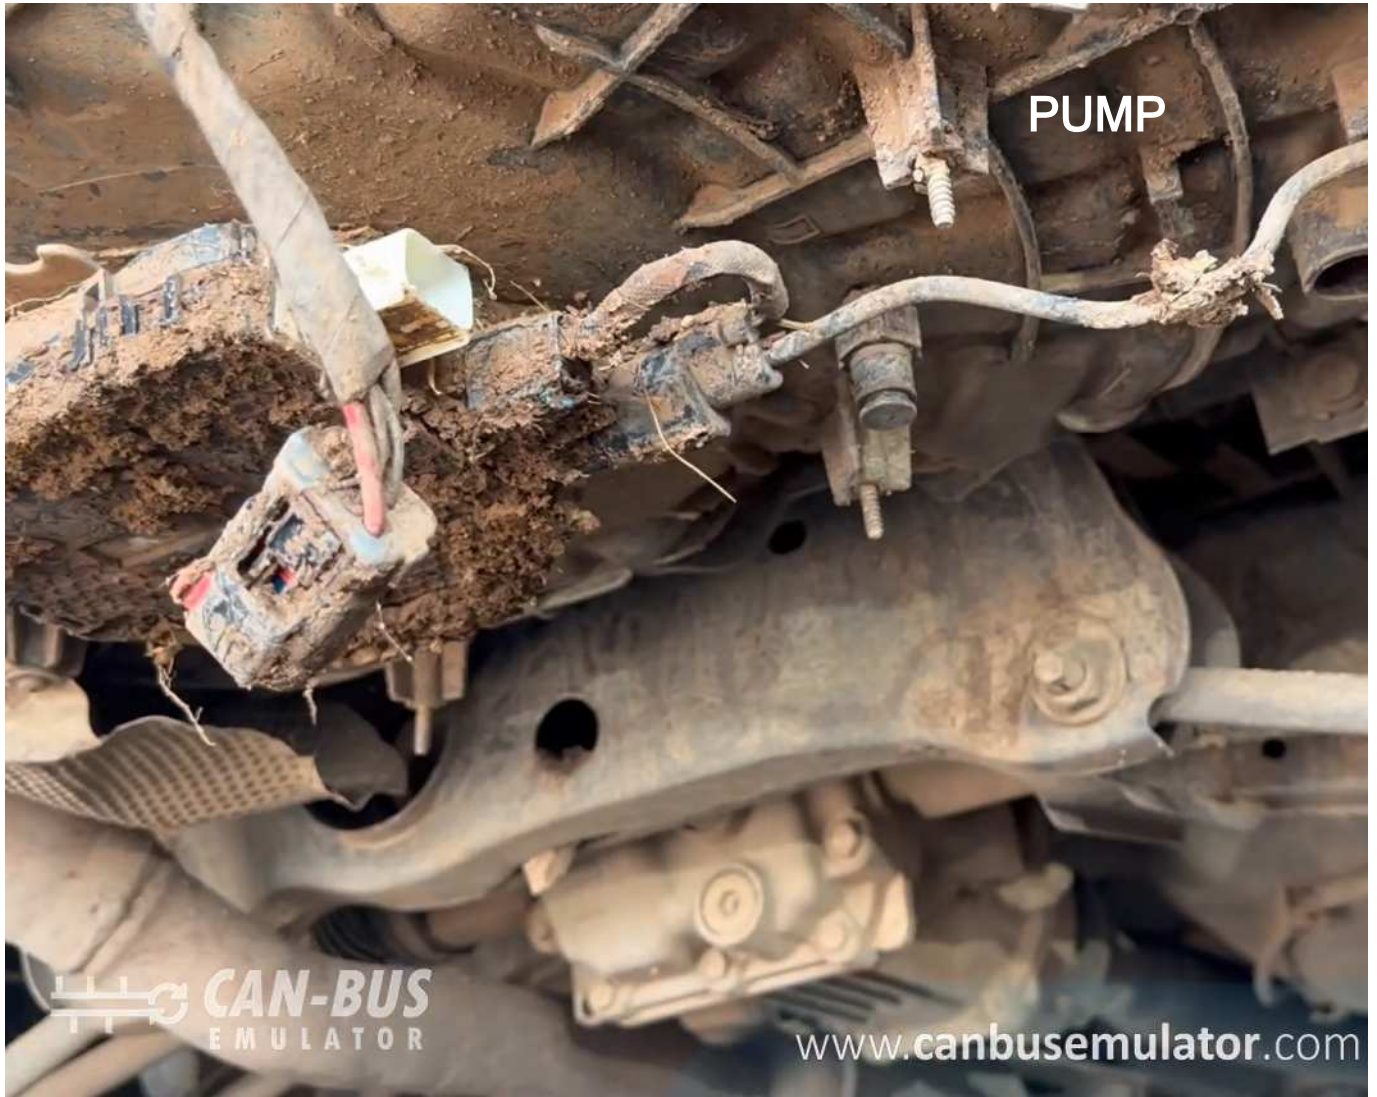

# USER MANUAL

Dacia Logan MD1CS006 Adblue Emulator Installation

 [www.canbusemulator.com](http://www.canbusemulator.com)

 +90 530 939 55 10

 erenakarsubasi

# Dacia Logan MD1CS006 Adblue Emulator Installation

Emulator	MD1CS006 SOCKET
RED	D1
BLACK	H1
WHITE	A4
BROWN	A3
YELLOW	E4
GREEN	E1

Sockets to be pulled:  
Output NOx sensor  
PM sensor  
Big socket of pump