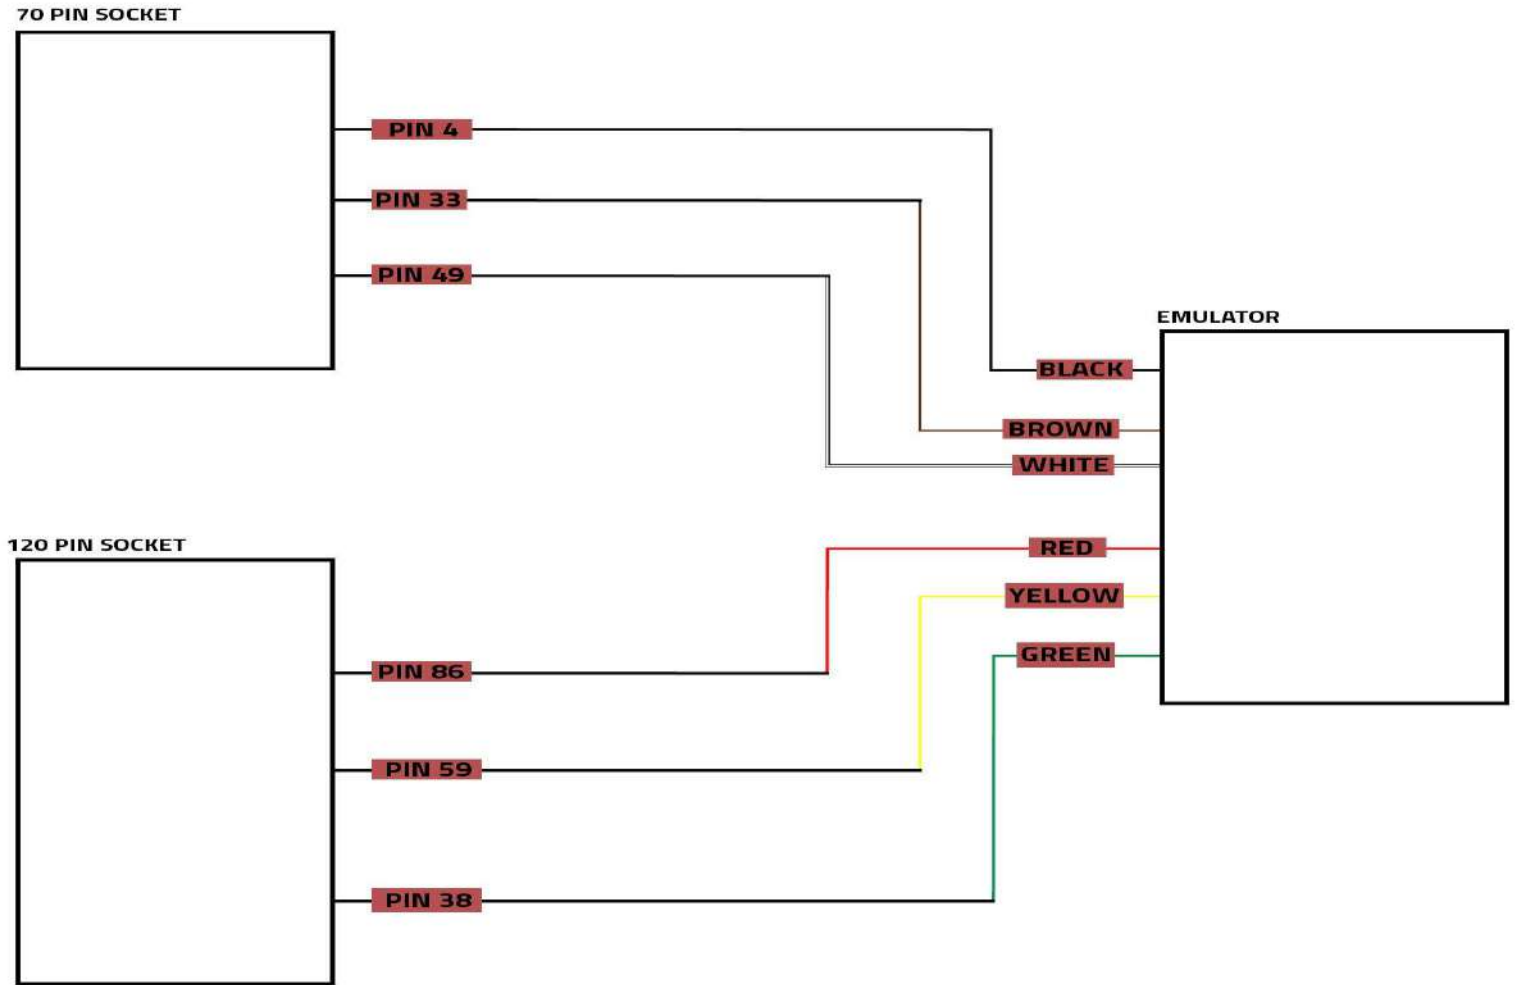

# DS Automobiles DS 3 Crossback ADBLUE EMULATOR INSTALLATION

EMULATOR	70 Pin Socket
Black	PIN 4
White	PIN 49
Brown	PIN 33

EMULATOR	120 Pin Socket
GREEN	PIN 38
YELLOW	PIN 59
RED	PIN 86

Sockets to be pulled:  
 Input NOx Socket  
 Output NOx Socket  
 PM sensor  
 Adblue Pump Socket

# 70 PIN SOCKET