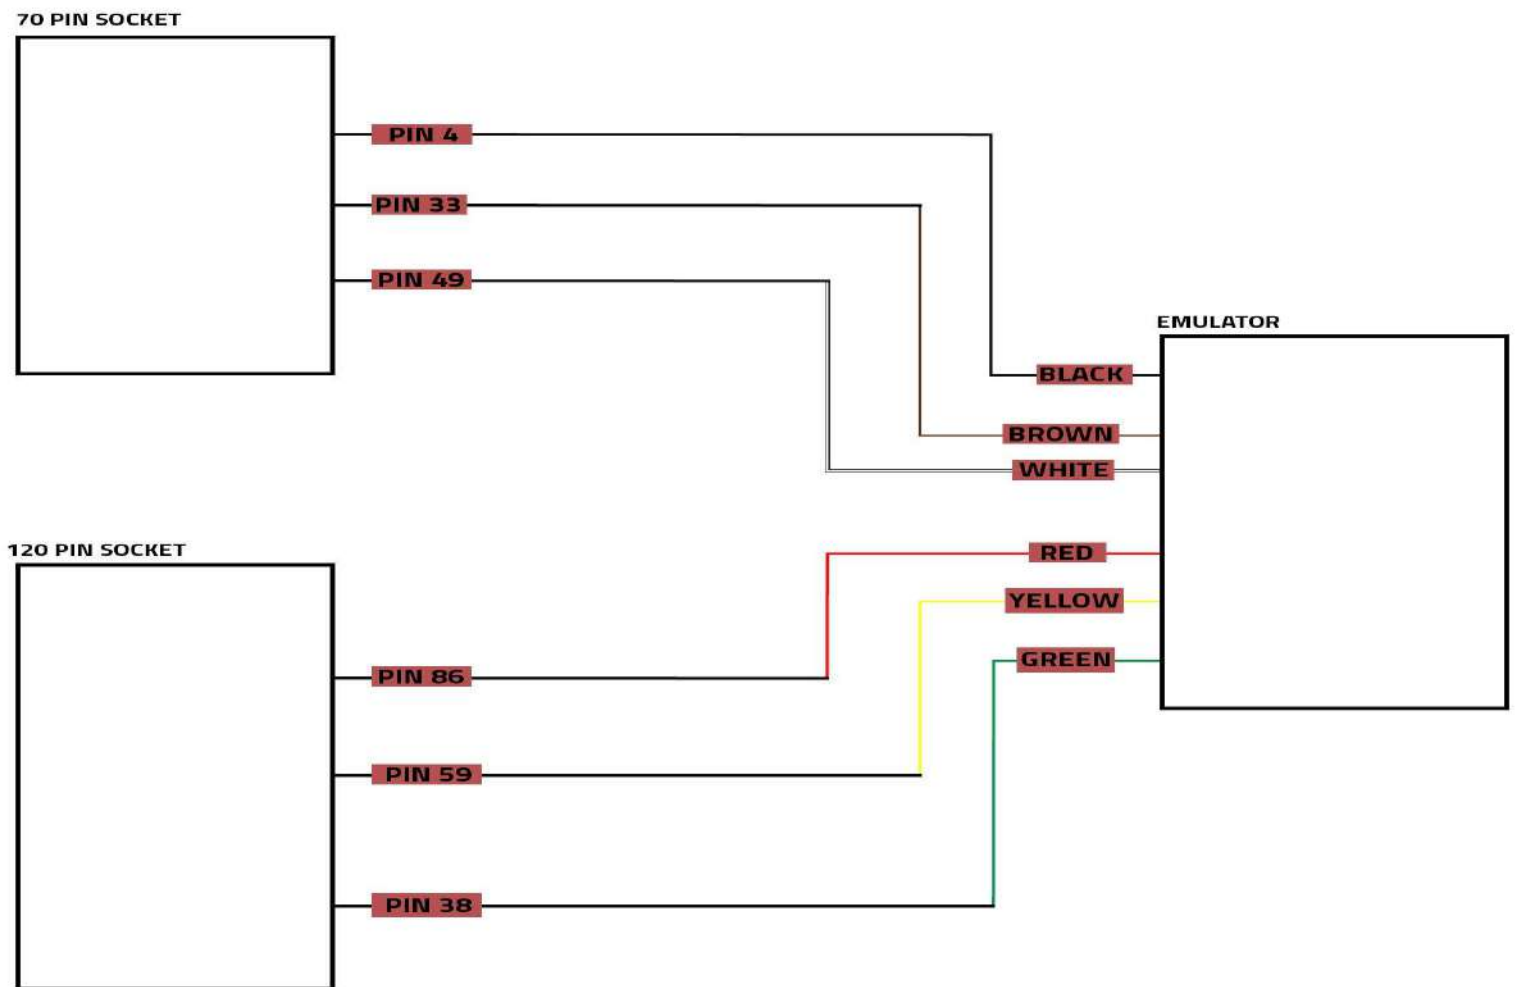

# USER MANUAL

Citroen C5 Aircross MD1CS003 ADBLUE EMULATOR INSTALLATION

**EURO 6**

 [www.canbusemulator.com/en](http://www.canbusemulator.com/en)

 +90 530 939 55 10

 erenakarsubasi

# Citroen C5 Aircross MD1CS003 ADBLUE EMULATOR INSTALLATION

EMULATOR	70 Pin Socket
Black	PIN 4
White	PIN 49
Brown	PIN 33

EMULATOR	120 Pin Socket
GREEN	PIN 38
YELLOW	PIN 59
RED	PIN 86

Sockets to be pulled:  
 Input NOx Socket  
 Output NOx Socket  
 PM sensor  
 Adblue Pump Socket

# 70 PIN SOCKET