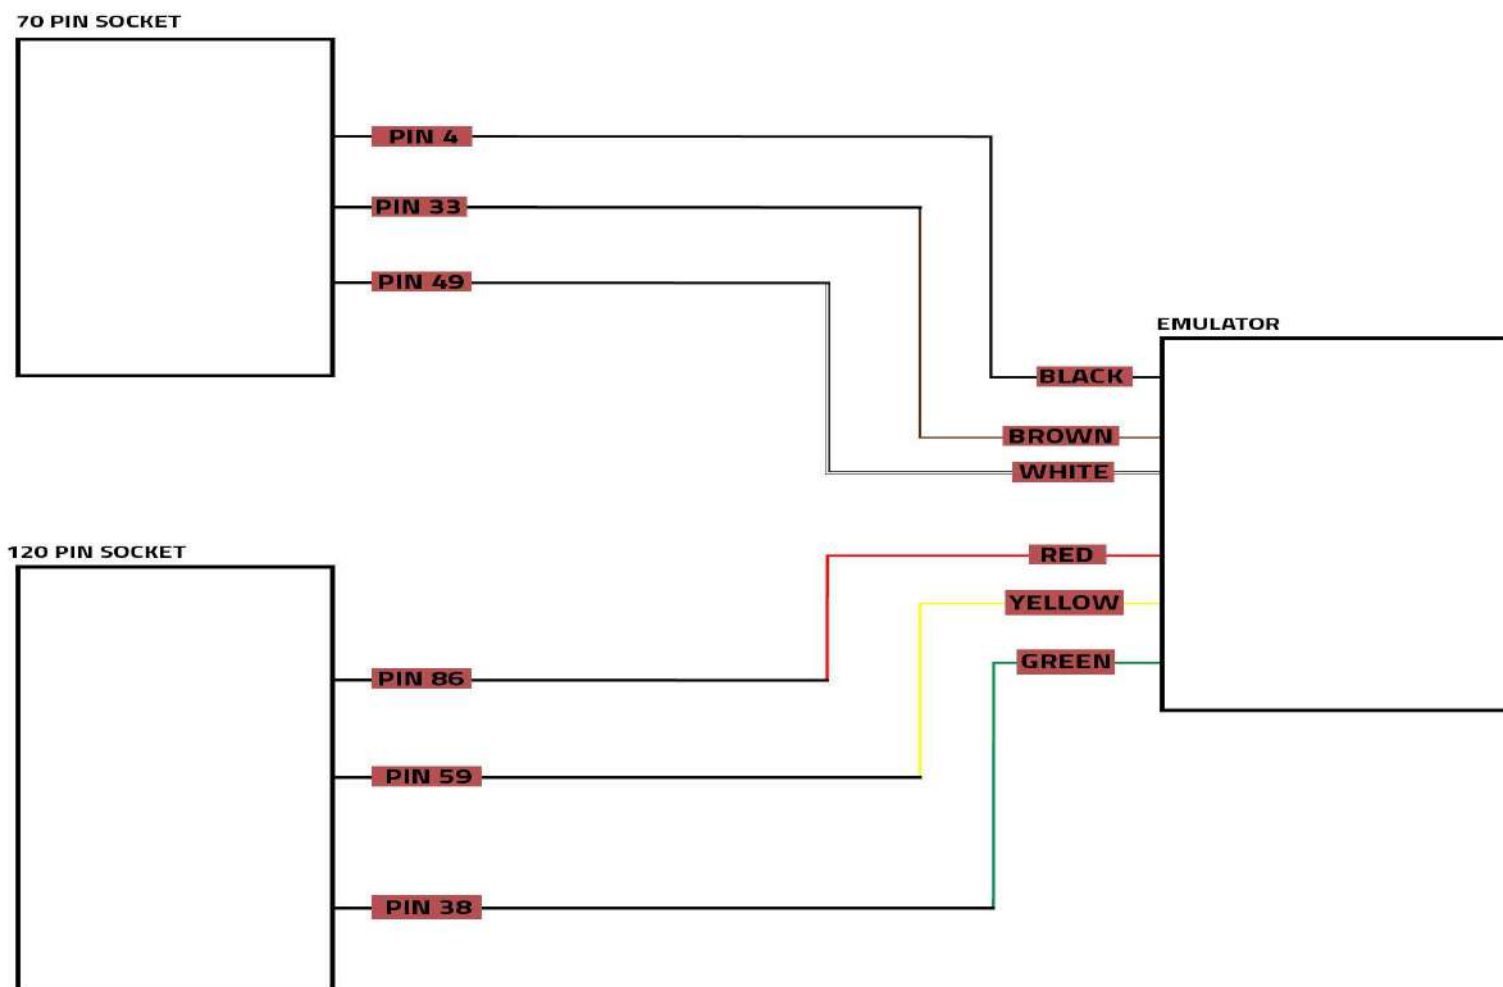

USER MANUAL

Citroen C4 MD1CS003 ADBLUE EMULATOR INSTALLATION

 www.canbusemulator.com/en

 +90 530 939 55 10

 erenakarsubasi

Citroen C4 MD1CS003 ADBLUE EMULATOR INSTALLATION

EMULATOR	70 Pin Socket
Black	PIN 4
White	PIN 49
Brown	PIN 33

EMULATOR	120 Pin Socket
GREEN	PIN 38
YELLOW	PIN 59
RED	PIN 86

Sockets to be pulled:
 Input NOx Socket
 Output NOx Socket
 PM sensor
 Adblue Pump Socket

70 PIN SOCKET

120 PIN SOCKET

Input NOx Socket

 CAN-BUS
EMULATOR