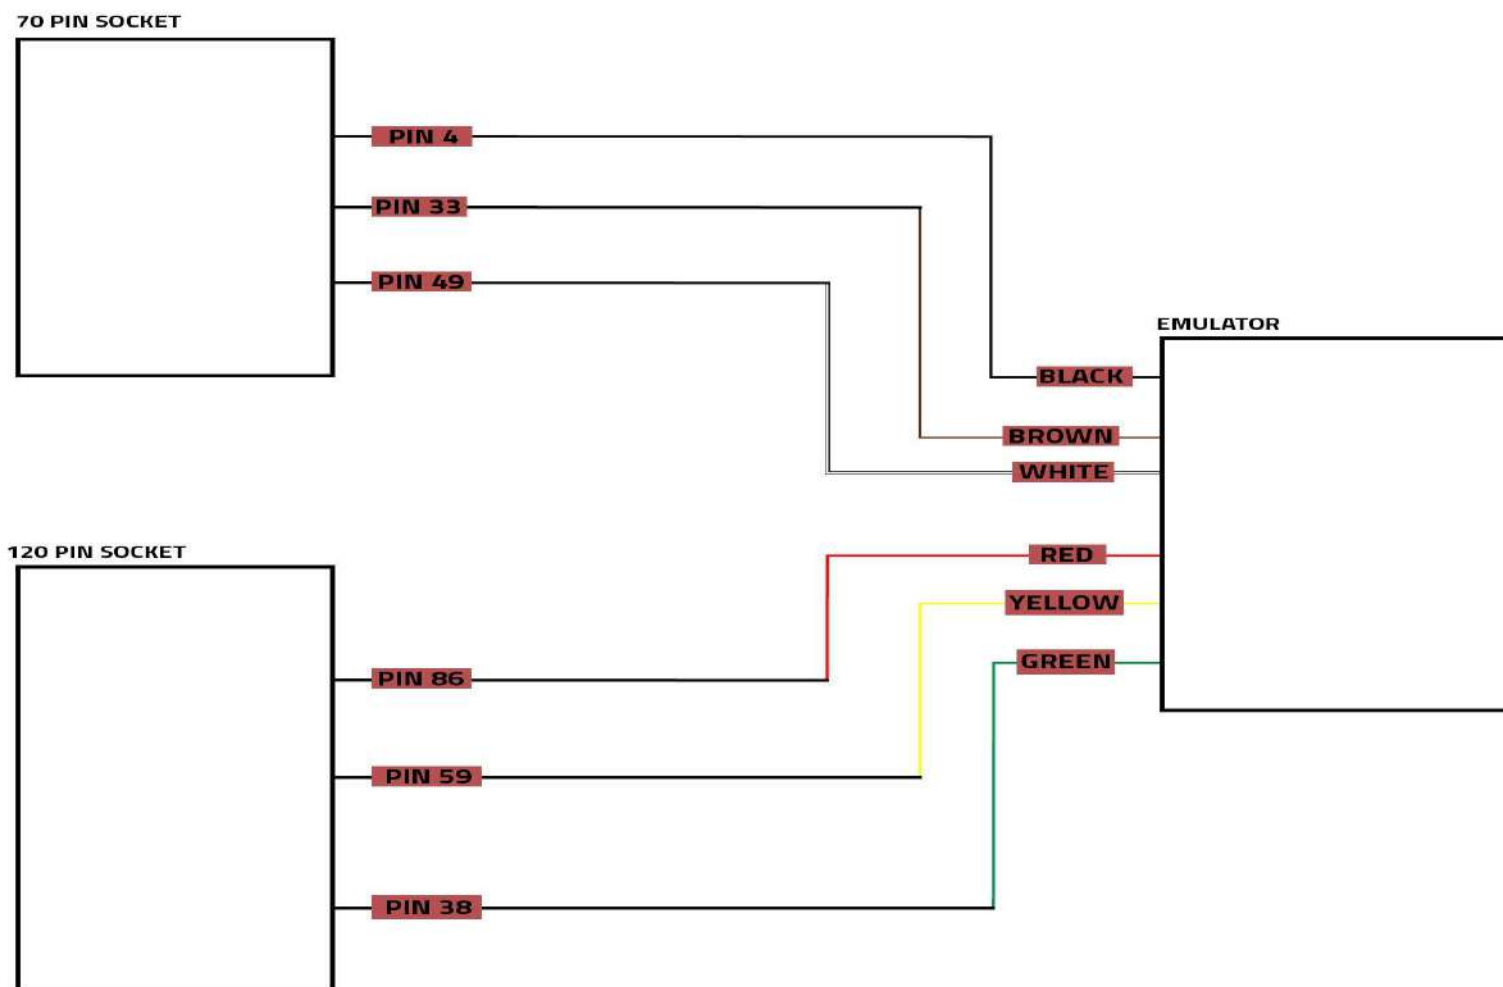

# Citroen C3 MD1CS003 ADBLUE EMULATOR INSTALLATION

EMULATOR	70 Pin Socket
Black	PIN 4
White	PIN 49
Brown	PIN 33

EMULATOR	120 Pin Socket
GREEN	PIN 38
YELLOW	PIN 59
RED	PIN 86

Sockets to be pulled:  
 Input NOx Socket  
 Output NOx Socket  
 PM sensor  
 Adblue Pump Socket

# 70 PIN SOCKET