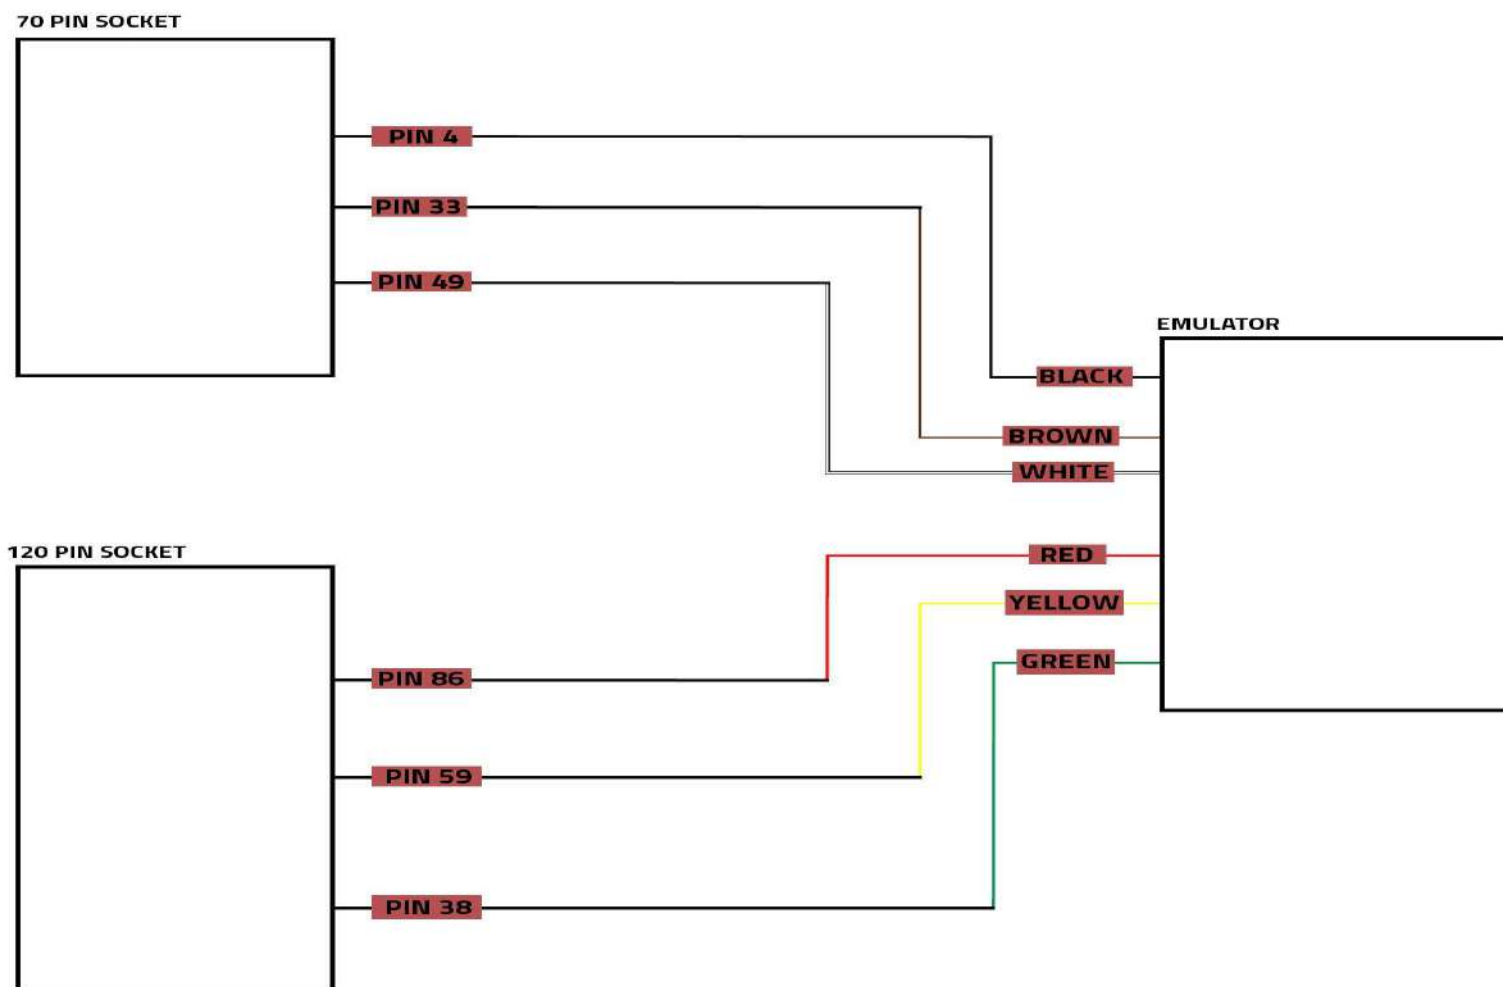

# USER MANUAL

Citroen Berlingo MD1CS003 ADBLUE EMULATOR INSTALLATION

 [www.canbusemulator.com/en](http://www.canbusemulator.com/en)

 +90 530 937 46 36

 [erenakarsubasi](https://t.me/erenakarsubasi)

# Citroen Berlingo MD1CS003 ADBLUE EMULATOR INSTALLATION

EMULATOR	70 Pin Socket
Black	PIN 4
White	PIN 49
Brown	PIN 33

EMULATOR	120 Pin Socket
GREEN	PIN 38
YELLOW	PIN 59
RED	PIN 86

Sockets to be pulled:

Input NOx Socket

Output NOx Socket

PM sensor

Adblue Pump Socket

# 70 PIN SOCKET