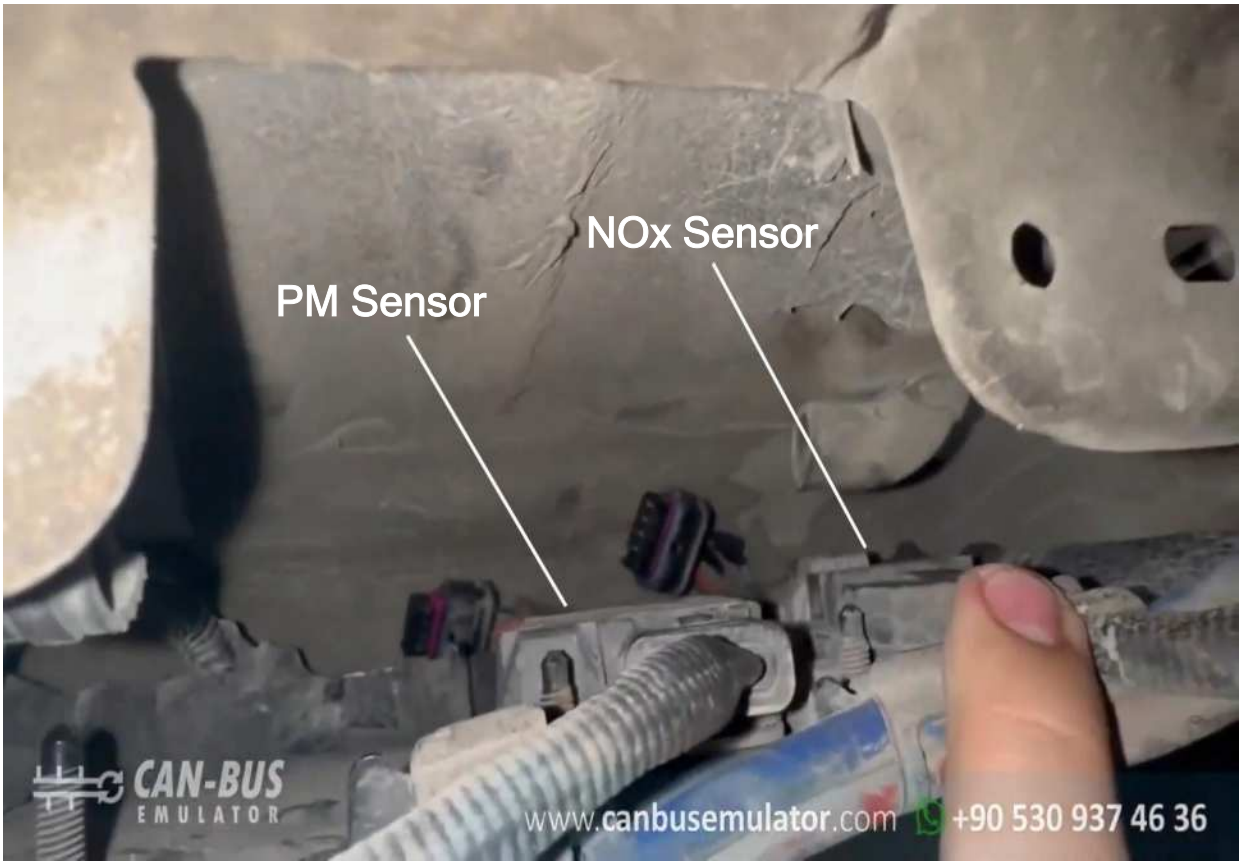

# Renault Clio MD1CS016 ADBLUE EMULATOR INSTALLATION

EMULATOR	SOCKET
WHITE	A4
BROWN	A3
GREEN	E1
YELLOW	E2
BLACK	H1
RED	D1

Outlet NOx, PM, DCU and pump sockets must be removed

DCU Engine

 **CAN-BUS**  
EMULATOR